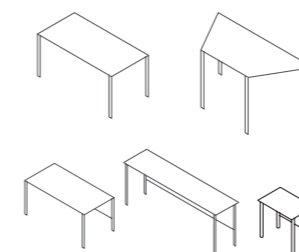

STUDENT & TEACHER DESKS

Steel Frame - 32 x 32 Square Tube
Adjustable Levelling feet
16mm Melamine Top
16mm Modesty Panel