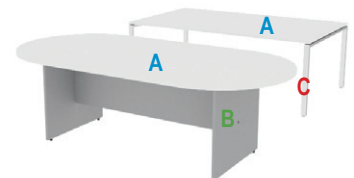

BOOKCASES OPEN
Component Colours:
A - Top & Bottom
A - Shelves
B - Back & Sides

PEDENZAS & CREDENZAS
Component Colours:
A - Top & Bottom
A - Shelves
A - Doors/drawers/side cleat
B - Back & Sides

BOARDROOM & MEETING TABLES
Component Colours:
A - Top
B - Base/legs Melamine
C - Legs Steel (Evolution)