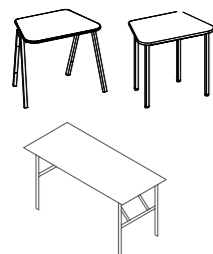

The code represents the product, the colour must be specified separately.
See front of book for colour options.

10. TRAINING & CONFERENCE FURNITURE

GRAFT TRAINING TABLES

FOLD-UP TABLES

Easy to set-up and knock down
1800 x 450 - ideal as Serving tables