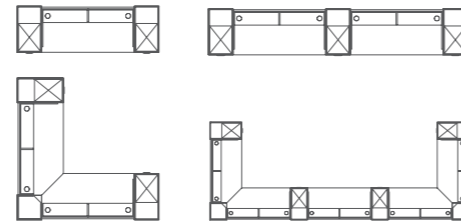

Inside View:

■ SALON SOFT SEATING

Salon Reception Storage Unit 400 x 750 x 1200 **724 329 010**
2 Drawer, 1 D/F & Shelf / footscap files
Cable management Ports
Levelling feet

Salon Straight Reception Desk 1200 x 732 x 1160 **724 329 001**
A modular system to suit any space
Accommodates reticulation
Two-tone
1500 x 732 x 1160 **724 329 002**
1800 x 732 x 1160 **724 329 003**
2100 x 732 x 1160 **724 329 004**
2400 x 732 x 1160 **724 329 005**
2700 x 732 x 1160 **724 329 006**