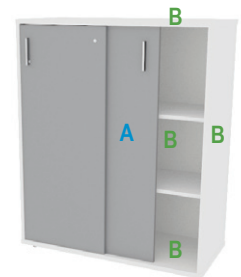

3 Drawer Mobile Pedestal with Cushion
712 151 001 WTWTAT
Product name AABCC

SLIDING DOOR CABINET
Component Colours:
A - Sliding Doors
B - Top, Bottom, Back & Sides