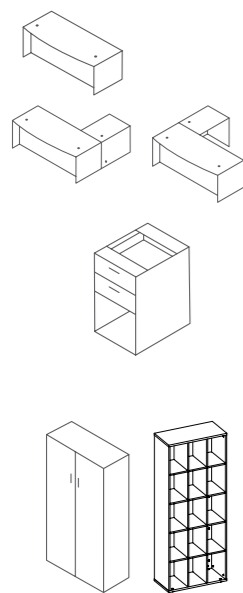

2000 x 900 x 740

721 201 016

4 Tier Bookcase With Doors
22mm adjustable shelves
Solid 22mm base with Levelling Feet

800 x 341 x 1505
Assembled
Knock Down

711 105 004
711 105 008

4 Tier Bookcase Open
22mm adjustable shelves
Solid 22mm base with Levelling Feet

800 x 341 x 1505
Assembled
Knock Down

711 105 004
711 105 008

The code represents the product, the colour must be specified separately.
See front of book for colour options.

04. EXECUTIVE & MANAGERS DESKS

DISCOVERY EXECUTIVE BOW FRONT DESK

Inside View:

Discovery Executive Desk Only 32mm top & sides	2000 x 900 x 732	721 201 003
Discovery Executive Desk & extension 32mm top & sides No storage	LHS	721 201 001
	RHS	721 201 002
2 Drawer Lever Arch DH Pedestal No top Floating pen and pencil top drawer Top lock Solid 22mm base with levelling feet	400 x 516 x 700	711 103 004
5 Tier Bookcase 22mm adjustable shelves Solid 22mm base with Levelling Feet Lockable doors	Doors, Assembled	711 105 005
	Door, Knock Down	711 105 009
15 Division Pigeon Hole unit 22mm top and bottom 16mm shelves and divisions Levelling feet Fits lever arch files	800 x 341 x 1860 Cube 347h x 344d x 227w	711 109 004

The code represents the product, the colour must be specified separately.
See front of book for colour options.

04. EXECUTIVE & MANAGERS DESKS

PLATINUM 2-TONE DESKS

32mm Floating top with cable management ports
22mm Full width panel leg
16mm Split modesty (full height)