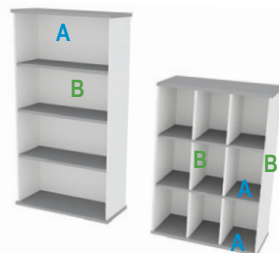

BOOKCASES OPEN
Component Colours:
A - Top & Bottom
A - Shelves
B - Back & Sides