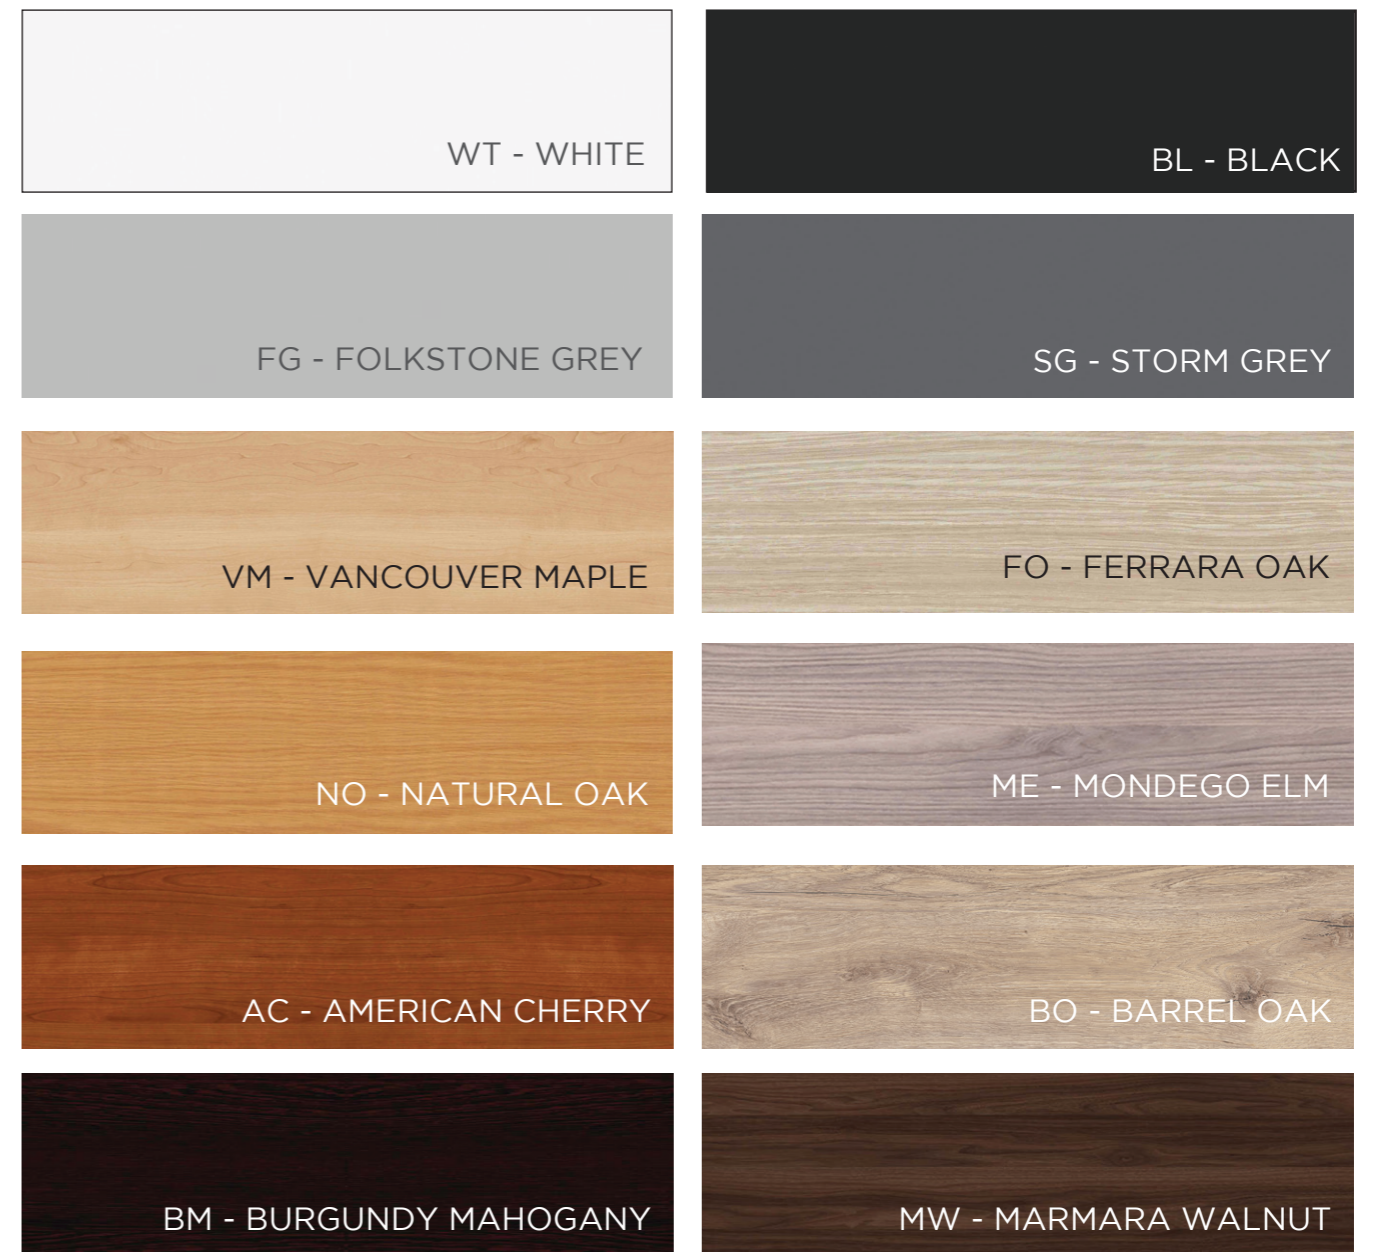

DISCLAIMER: Due to variations in printers and screen resolutions we can not guarantee that the colours displayed above are a 100% representation of the Melamine and Fabric colours.

01. COLOUR SWATCHES

STACKING CHAIRS