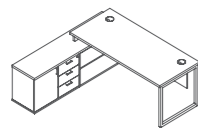

04. EXECUTIVE & MANAGERS DESKS

TITAN EXECUTIVE DESK

32mm Floating top with cable management ports
Includes storage with adjustable shelf, a modesty panel and a steel frame leg.
Non-handed/universal

Inside View:

TITAN MANAGERS DESK

32mm top with cable management ports
Includes a pedestal, modesty panel and a steel frame leg.
Non-handed/universal

Inside View:

Titan Executive Desk
32mm top with cable management holes
Steel frame square leg
Includes side storage - 3 drawers, 1 door, 2 shelves
Non-handed