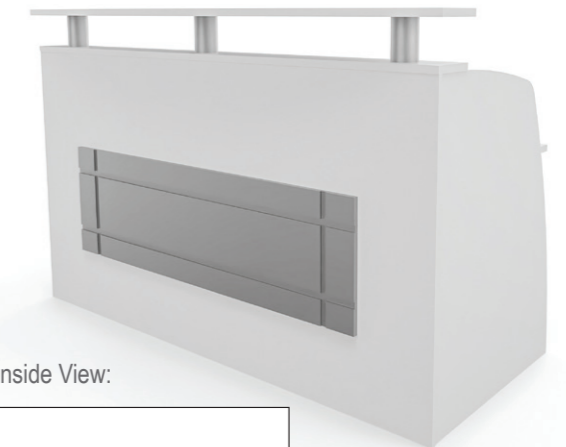

Inside View (table is a separate item):

PLUS+ RECEPTION SHELL

Reception Plus+
Includes a cable management port.
Colour A: Front and side Melamine panels (Vertical Grain) | Colour B: Table top and Counter top
Colour C: Steel leg powder coated

Inside View - pedestal sold separately

02. RECEPTION

TRIO RECEPTION

The counter hides paperwork
the 3 panels hides a computer monitor
for a clean look

Inside View (pedestal is separate item):

TRADITIONAL RECEPTION COUNTERS

Inside View:

Light box Reception Unit

1500 x 200 x 900H
1800 x 200 x 900H
2000 x 200 x 900H

724 334 001
724 334 002
724 334 003

1500 x 200 x 1082H
1800 x 200 x 1082H
2000 x 200 x 1082H

724 334 004
724 334 005
724 334 006