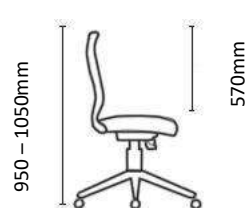

Features:

- Enhanced comfort through its hi-tech MESH backrest that 'moulds' itself to the shape of your back.
- STELLAR Mesh Executive, STELLAR Task and STELLAR Visitors chair options available.
- Synchronous mechanism with 5 locking positions.
- Upholstered seat with automotive grade high-density moulded foam.
- Gas height adjustment.
- Choice of armrests, including GALAXY and 4D STAR adjustable arms, or LYRA fixed height armrests.
- 680mm diameter black nylon 5 star base with 60mm castors for improved maneuverability.
- 5 Year Warranty

STELLAR SPECIFICATIONS

Stellar Executive

Stellar Task

Stellar Visitors

Chair Weight: 14-17kg

500mm

680mm

STELLAR