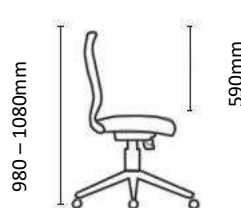

Features:

- Enhanced comfort through its hi-tech polyester MESH backrest that 'moulds' itself to the shape of your back and improves air circulation.
- Height adjustable lumbar support.
- EQUINOX Executive, EQUINOX Task and EQUINOX Visitors chair options available.
- Weight Sensitive Synchronous mechanism with 3 locking positions.
- Adjustable upholstered headrest for the EQUINOX Executive option.
- Upholstered seat with Dual Density moulded foam.
- Gas height adjustment.
- Choice of armrests, including GALAXY and 4D STAR adjustable arms, or TRIAD fixed height armrests.
- 680mm diameter black nylon 5 star base with 60mm castors for improved manoeuvrability.
- 5 Year Warranty

EQUINOX SPECIFICATIONS

Equinox Executive

Equinox Task

Equinox Visitors

Chair Weight: 26-27kg

545mm

680mm

ECLIPSE