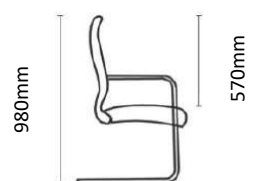

STELLAR SPECIFICATIONS

Stellar Executive

Stellar Task

Stellar Visitors

Chair Weight: 14-17kg

500mm

680mm

ORION