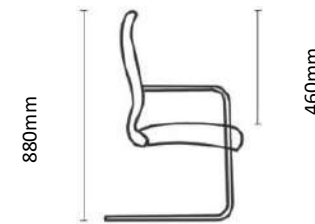

Shine all day

The FLEEK Visitor chair is the perfect solution if you need a reliable and proven performer. With a chrome plated 4-legged steel or sleigh-base frame, wide seat and mesh backrest, the simple yet elegant design is a popular choice for reception, breakout, training and conference areas. Available with a black mesh backrest and your choice of upholstery fabric, the Fleek visitors chair is a stylish addition to any office, conference or training area.

Features:

- Breathable Mesh Backrest.
- Chrome plated Integral sleighbase or 4-legged frame.
- Stackable.
- 3 Year Warranty.

FLEEK SPECIFICATIONS

Fleek Visitors

Chair Weight: 9kg

AURIGA

Eternal Beauty

The AURIGA Visitor chair is a reliable and proven performer. As a visitors chair, the Auriga will be a popular addition to our executive and task chairs. Alternatively, the Auriga Visitor chair can be used as a stand-alone chair in reception areas, breakout spaces, training and conference rooms. Match the black or grey polypropylene back rest with your choice of upholstery fabric for the seat.