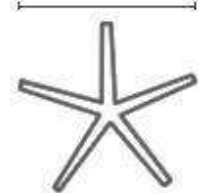

SANTO SPECIFICATIONS

Santo Executive

Santo Task

Santo Visitors

Chair Weight: 14-20kg

600mm

700mm

MODENA