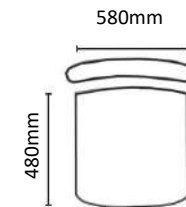

Chair Weight: 10kg