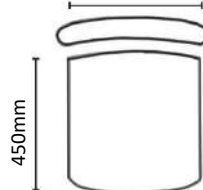

EQUINOX SPECIFICATIONS

Equinox Executive

Equinox Task

Equinox Visitors

Chair Weight: 26-27kg

545mm

680mm

ECLIPSE