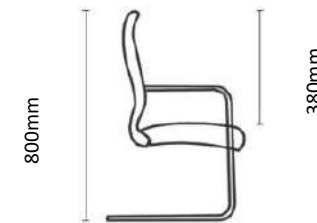

AURIGA SPECIFICATIONS

Auriga Visitors

Chair Weight: 10kg