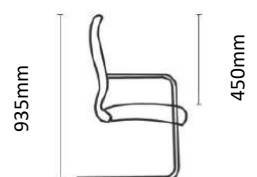

ACTIV SPECIFICATIONS

Activ Executive

Activ Task

Activ Visitors

Chair Weight: 35 - 37kg

490mm

700mm

FLEEK