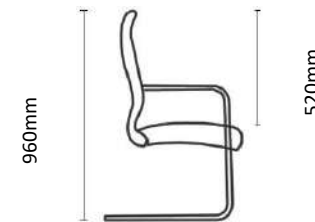

ECO SPECIFICATIONS

Eco Visitors

Chair Weight: 10kg