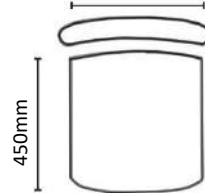

STELLAR SPECIFICATIONS

Stellar Executive

Stellar Task

Stellar Visitors

Chair Weight: 14-17kg

500mm

680mm

STELLAR