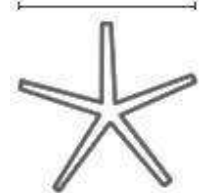

ORION SPECIFICATIONS

Orion Executive

Orion Task

Orion Visitors

Chair Weight: 12-21kg

510-580mm

680mm

Forever Young and a Proven Favourite