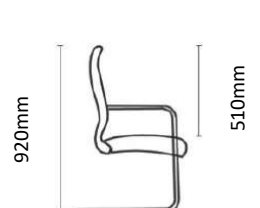

SANTO SPECIFICATIONS

Santo Executive

Santo Task

Santo Visitors

Chair Weight: 14-20kg

600mm

700mm

MODENA