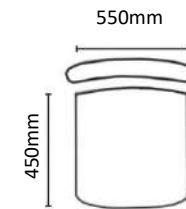

Chair Weight: 5.2kg