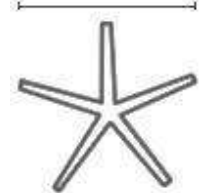

ECLIPSE SPECIFICATIONS

Eclipse Executive

Eclipse Task

Eclipse Visitors

Chair Weight: 28 - 29kg

485mm

680mm

ACTIV