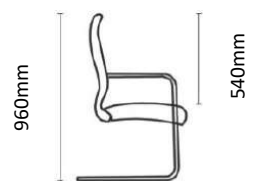

ECLIPSE SPECIFICATIONS

Eclipse Executive

Eclipse Task

Eclipse Visitors

Chair Weight: 28 - 29kg

485mm

680mm

ACTIV