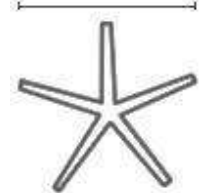

STELLAR SPECIFICATIONS

Stellar Executive

Stellar Task

Stellar Visitors

Chair Weight: 14-17kg

500mm

680mm

STELLAR