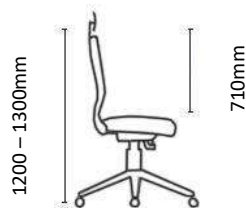

Be Very Excited!

The ECLIPSE range is designed to excite! Manufactured locally using advanced eco-friendly technology, the Eclipse mesh back chair offers exceptional ergonomic comfort at an affordable price. Featuring a polyester mesh backrest, a height adjustable lumbar support and a synchro mechanism, the Eclipse demonstrates Karo's commitment to both modern office chair design and workplace ergonomics.

Features:

- Enhanced comfort through its hi-tech polyester MESH backrest.
- Height adjustable lumbar support.
- ECLIPSE Executive, ECLIPSE Task and ECLIPSE Visitors chair options available.
- Synchronous mechanism with 5 locking positions.
- Adjustable upholstered headrest for the ECLIPSE executive option.
- Upholstered seat with automotive grade high-density moulded foam.
- Gas height adjustment.
- Choice of armrests, including GALAXY and 4D STAR adjustable arms.
- 680mm diameter black nylon 5 star base with 60mm castors for improved maneuverability.
- 5 Year Warranty.

ECLIPSE SPECIFICATIONS

Eclipse Executive