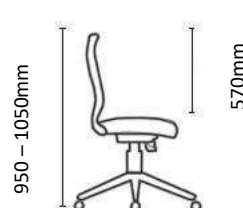

STELLAR SPECIFICATIONS

Stellar Executive

Stellar Task

Stellar Visitors

Chair Weight: 14-17kg

500mm

680mm

ORION