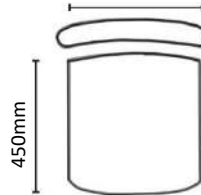

STELLAR SPECIFICATIONS

Stellar Executive

Stellar Task

Stellar Visitors

Chair Weight: 14-17kg

500mm

680mm

ORION