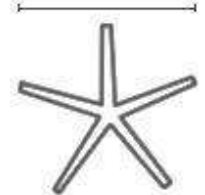

STELLAR SPECIFICATIONS

Stellar Executive

Stellar Task

Stellar Visitors

Chair Weight: 14-17kg

500mm

680mm

ORION