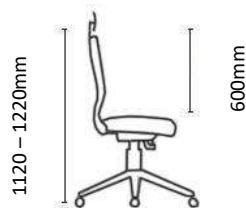

Classic Statement

The SANTO range is impressive with its classic design. From the outset, the Santo was designed to support your upper and lower back. With easy height adjustment, synchronous seat and back movement, and a choice of armrests, the Santo is an affordable and valuable asset in any executive office environment.

Features:

- Upholstered backrest with integral lumbar support.
- SANTO Executive, SANTO Task and SANTO Visitors chair options available.
- Synchronous mechanism with 5 locking positions.
- Upholstered seat with automotive grade high-density moulded foam.
- Gas height adjustment.
- Choice of armrests, including GALAXY and 4D STAR adjustable arms, or TRIAD fixed height armrests.
- 680mm diameter black nylon 5 star base with 60mm castors for improved maneuverability.
- 5 Year Warranty

SANTO SPECIFICATIONS

Santo Executive