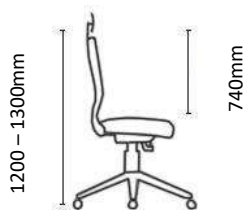

Fusing Style and Ergonomics

Quite simply, the ACTIV range is designed to impress! With its state of the art design, 3-D Mesh backrest with an adjustable lumbar support, multi-adjustable arm rests and the use of either recycled or recyclable materials, the ACTIV range demonstrates Karo's commitment to both modern office chair design and environmental sustainability.

The ACTIV range carries a medical endorsement for its ergonomic features by Dr JJ Gilau, specialist in neck, back and shoulder pain rehabilitation.

Features:

- 3-D Lite, black MESH backrest which moulds to the shape of your back.
- Fully adjustable lumbar support with height and depth adjustment.
- ACTIV Executive, ACTIV Task and ACTIV Visitors chair options available.
- Frontal-pivot synchronous mechanism with 5 locking positions.
- Adjustable upholstered headrest for the ACTIV Executive Option.
- Upholstered seat with automotive grade high-density moulded foam.
- Gas height adjustment.
- Adjustable armrests with 3 degrees of freedom and polyurethane pad.
- 700mm diameter black nylon 5 star base with 50mm castors.
- 5 Year Warranty.
- BIFMA Tested and Medically Endorsed.

ACTIV SPECIFICATIONS

Activ Executive