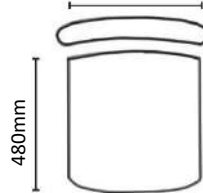

ORION SPECIFICATIONS

Orion Executive

Orion Task

Orion Visitors

Chair Weight: 12-21kg

510-580mm

680mm

Forever Young and a Proven Favourite