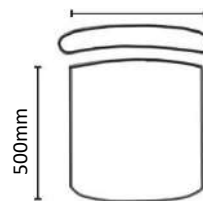

ACTIV SPECIFICATIONS

Activ Executive

Activ Task

Activ Visitors

Chair Weight: 35 - 37kg

490mm

700mm

FLEEK