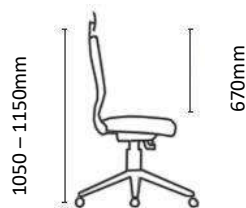

Exceeding Expectations

The STELLAR Mesh Executive range is fully-comprehensive and is complemented by the matching STELLAR Task and STELLAR Visitors chairs. The unique mesh material used in the STELLAR has very little 'give' or elasticity thereby providing a considerably higher level of support. Enhance the décor of our offices with a chair range that won't break your budget!

Features:

- Enhanced comfort through its hi-tech MESH backrest that 'moulds' itself to the shape of your back.
- STELLAR Mesh Executive, STELLAR Task and STELLAR Visitors chair options available.
- Synchronous mechanism with 5 locking positions.
- Upholstered seat with automotive grade high-density moulded foam.
- Gas height adjustment.
- Choice of armrests, including GALAXY and 4D STAR adjustable arms, or LYRA fixed height armrests.
- 680mm diameter black nylon 5 star base with 60mm castors for improved maneuverability.
- 5 Year Warranty

STELLAR SPECIFICATIONS

Stellar Executive