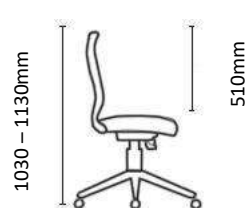

Classic Statement

The SANTO range is impressive with its classic design. From the outset, the Santo was designed to support your upper and lower back. With easy height adjustment, synchronous seat and back movement, and a choice of armrests, the Santo is an affordable and valuable asset in any executive office environment.

Features:

- Upholstered backrest with integral lumbar support.
- SANTO Executive, SANTO Task and SANTO Visitors chair options available.
- Synchronous mechanism with 5 locking positions.
- Upholstered seat with automotive grade high-density moulded foam.
- Gas height adjustment.
- Choice of armrests, including GALAXY and 4D STAR adjustable arms, or TRIAD fixed height armrests.
- 680mm diameter black nylon 5 star base with 60mm castors for improved maneuverability.
- 5 Year Warranty

SANTO SPECIFICATIONS

Santo Task