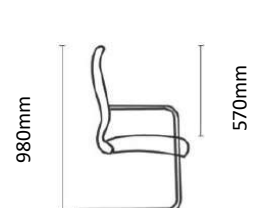

STELLAR SPECIFICATIONS

Stellar Executive

Stellar Task

Stellar Visitors

Chair Weight: 14-17kg

500mm

680mm

STELLAR