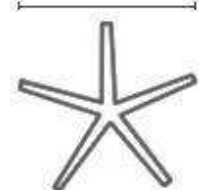

EQUINOX SPECIFICATIONS

Equinox Executive

Equinox Task

Equinox Visitors

Chair Weight: 26-27kg

545mm

680mm

ECLIPSE