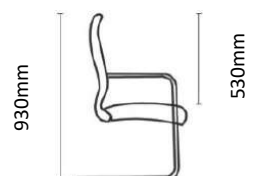

ORION SPECIFICATIONS

Orion Executive

Orion Task

Orion Visitors

Chair Weight: 12-21kg

510-580mm

680mm

Forever Young and a Proven Favourite