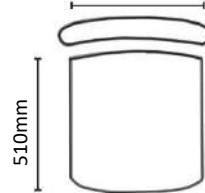

SANTO SPECIFICATIONS

Santo Executive

Santo Task

Santo Visitors

Chair Weight: 14-20kg

600mm

700mm

MODENA