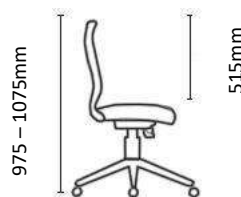

The ACTIV range carries a medical endorsement for its ergonomic features by Dr JJ Gilau, specialist in neck, back and shoulder pain rehabilitation.

Features:

- 3-D Lite, black MESH backrest which moulds to the shape of your back.
- Fully adjustable lumbar support with height and depth adjustment.
- ACTIV Executive, ACTIV Task and ACTIV Visitors chair options available.
- Frontal-pivot synchronous mechanism with 5 locking positions.
- Adjustable upholstered headrest for the ACTIV Executive Option.
- Upholstered seat with automotive grade high-density moulded foam.
- Gas height adjustment.
- Adjustable armrests with 3 degrees of freedom and polyurethane pad.
- 700mm diameter black nylon 5 star base with 50mm castors.
- 5 Year Warranty.
- BIFMA Tested and Medically Endorsed.

ACTIV SPECIFICATIONS

Activ Executive

Activ Task

Activ Visitors

Chair Weight: 35 - 37kg

490mm

700mm

FLEEK