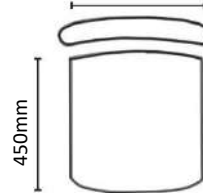

ECLIPSE SPECIFICATIONS

Eclipse Executive

Eclipse Task

Eclipse Visitors

Chair Weight: 28 - 29kg

485mm

680mm

ACTIV