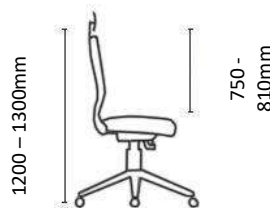

EQUINOX SPECIFICATIONS

Equinox Executive

Equinox Task

Equinox Visitors

Chair Weight: 26-27kg

545mm

680mm

ECLIPSE