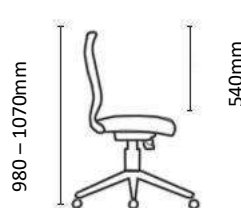

Features:

- Upholstered backrest with integral lumbar support.
- ORION executive, ORION Task and ORION Visitors chair options available.
- Synchronous mechanism with 5 locking positions.
- Upholstered seat with automotive grade high-density moulded foam.
- Wide choice of Upholstery Fabrics
- Gas height adjustment.
- Choice of armrests, including GALAXY and 4D STAR adjustable arms.
- 680mm diameter polished aluminium 5 star base with 60mm castors for improved maneuverability.
- 5 Year Warranty

ORION SPECIFICATIONS

Orion Executive

Orion Task

Orion Visitors

Chair Weight: 12-21kg

510-580mm

680mm

Forever Young and a Proven Favourite