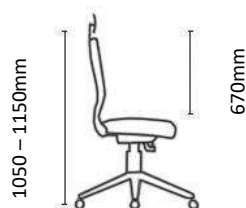

Exceeding Expectations

The STELLAR Upholstered Executive range is fully-comprehensive and is complemented by the matching STELLAR Task and STELLAR Visitors chairs. The upholstery on the STELLAR backrest is crafted over the unique mesh material used in the STELLAR Mesh Range. The unique mesh material used in the STELLAR has very little 'give' or elasticity thereby providing a considerably higher level of support. Enhance the décor of our offices with a chair range that won't break your budget!

Features:

- Upholstery crafted *over* the mesh material.
- STELLAR Upholstered Executive, STELLAR Upholstered Task and STELLAR Upholstered Visitors chair options available.
- Synchronous mechanism with 5 locking positions.
- Upholstered seat with automotive grade high-density moulded foam.
- Gas height adjustment.
- Choice of armrests, including GALAXY and 4D STAR adjustable arms, or LYRA fixed height armrests.
- 680mm diameter black nylon 5 star base with 60mm castors for improved maneuverability.
- 5 Year Warranty

STELLAR SPECIFICATIONS

Stellar Executive