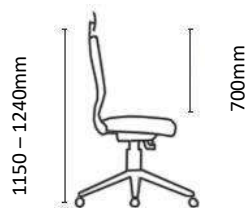

ORION SPECIFICATIONS

Orion Executive