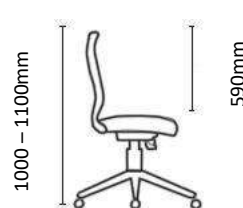

Features:

- Enhanced comfort through its hi-tech polyester MESH backrest.
- Height adjustable lumbar support.
- ECLIPSE Executive, ECLIPSE Task and ECLIPSE Visitors chair options available.
- Synchronous mechanism with 5 locking positions.
- Adjustable upholstered headrest for the ECLIPSE executive option.
- Upholstered seat with automotive grade high-density moulded foam.
- Gas height adjustment.
- Choice of armrests, including GALAXY and 4D STAR adjustable arms.
- 680mm diameter black nylon 5 star base with 60mm castors for improved maneuverability.
- 5 Year Warranty.

ECLIPSE SPECIFICATIONS

Eclipse Executive

Eclipse Task

Eclipse Visitors

Chair Weight: 28 - 29kg

485mm

680mm

ACTIV