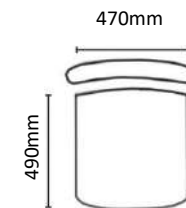

Features:

- Breathable Mesh Backrest.
- Chrome plated Integral sleighbase or 4-legged frame.
- Stackable.
- 3 Year Warranty.

FLEEK SPECIFICATIONS

Fleek Visitors

Chair Weight: 9kg

AURIGA

Eternal Beauty

The AURIGA Visitor chair is a reliable and proven performer. As a visitors chair, the Auriga will be a popular addition to our executive and task chairs. Alternatively, the Auriga Visitor chair can be used as a stand-alone chair in reception areas, breakout spaces, training and conference rooms. Match the black or grey polypropylene back rest with your choice of upholstery fabric for the seat.