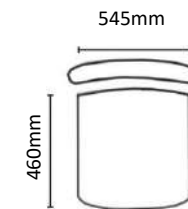

Chair Weight: 10kg