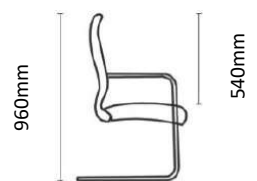

EQUINOX SPECIFICATIONS

Equinox Executive

Equinox Task

Equinox Visitors

Chair Weight: 26-27kg

545mm

680mm

ECLIPSE