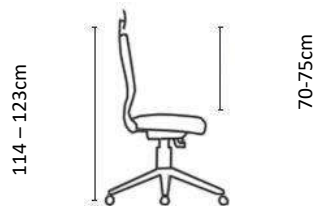

When Common Sense makes sense

The FUSE range uses a Hi-tech Dur-Lite mesh backrest which 'moulds' itself to the shape of your back and allows a constant airflow. This prevents heat entrapment commonly associated with upholstered backrests. The modern design of the Fuse complements any environment, and ergonomic features like a synchronous seat and back movement, adjustable lumbar support and multi-adjustable armrests, make this an affordable 5-Star rated ergonomic chair.

Features:

- Dur-Lite, black MESH backrest which moulds to the shape of your back.
- Height adjustable lumbar support.
- FUSE Executive and FUSE Task chair options available.
- Synchronous mechanism with 4 locking positions.
- Adjustable upholstered headrest for the FUSE Executive Option.
- Upholstered seat with automotive grade high-density moulded foam.
- Gas height adjustment.
- Adjustable armrests with 2 degrees of freedom and polyurethane pad.
- 680mm diameter black nylon 5 star base with 60mm castors for improved maneuverability.
- 120Kg Weight Rating
- 4-Star Ergonomic Rating
- 5 Year Warranty

FUSE SPECIFICATIONS

Fuse Executive