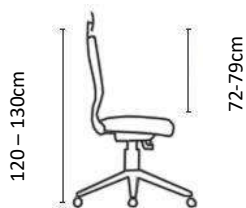

Fusing Style and Ergonomics

Quite simply, the ACTIV range is designed to impress! With its state of the art design, 3-D Mesh backrest with an adjustable lumbar support, multi-adjustable arm rests and the use of either recycled or recyclable materials, the ACTIV range demonstrates Karo's commitment to both modern office chair design and environmental sustainability.

The ACTIV range carries a medical endorsement for its ergonomic features by Dr JJ Gilau, specialist in neck, back and shoulder pain rehabilitation.

Features:

- 3-D Lite, black MESH backrest which moulds to the shape of your back.
- Fully adjustable lumbar support with height and depth adjustment.
- ACTIV Executive, ACTIV Task and ACTIV Visitors chair options available.
- Frontal-pivot synchronous mechanism with 5 locking positions.
- Adjustable upholstered headrest for the ACTIV Executive Option.
- Upholstered seat with automotive grade high-density moulded foam.
- Gas height adjustment.
- Adjustable armrests with 3 degrees of freedom and polyurethane pad.
- 700mm diameter black nylon 5 star base with 50mm castors.
- 150Kg Weight Rating
- 5-Star Ergonomic Rating
- 10 Year Warranty
- BIFMA Tested and Medically Endorsed

ACTIV SPECIFICATIONS

Activ Executive