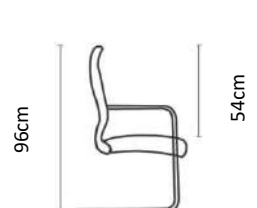

EQUINOX SPECIFICATIONS

Equinox Executive

Equinox Task

Equinox Visitors

Chair Weight: 13-14kg

49cm

68cm

ACTIV