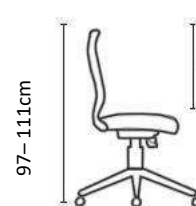

ALULA SPECIFICATIONS

Alula Executive

Alula Task

Chair Weight: 15-16kg

LEILA

Shaping Your Horizons

Sleek, modern and incredibly versatile, the LEILA range offers simple sophistication for the way you work with a multitude of features. With 2D height adjustable armrests, an adjustable headrest, adjustable lumbar support and a mesh backrest, the Leila is built for comfort. By including a synchronous swivel & tilt mechanism with integrated seat depth adjustment as a standard feature, the LEILA chair is an all-rounder that offers versatility and superior ergonomic comfort.

LEILA SPECIFICATIONS

Leila Executive

Leila Task

Chair Weight: 15-16kg

RIO

Wellbeing Enforcer

The Rio Mesh range offers a winning combination of good looks and sophisticated technology. Fashioned with a premium grade two tone, black & grey mesh backrest, an infinite lock synchronous mechanism and adjustable armrests, the Rio Mesh chair is both aesthetically pleasing and exceptionally versatile. The ergonomic design boasts a contoured backrest which provides enhanced lower back support, while the moulded foam seat guarantees greater comfort no matter how long you're sitting behind your desk or around the boardroom table.

Features:

- Height adjustable, 2 tone grey/black mesh backrest with fully adjustable lumbar support.
- Rio Executive and RIO Task chair option available
- Deluxe 2-Lever infinite lock synchronous mechanism.
- Adjustable mesh headrest for the Rio Executive option.
- Upholstered seat with automotive grade high-density moulded foam.
- Gas height adjustment.
- Adjustable armrests with polyurethane pad.
- 680mm diameter black nylon 5 star base with 60mm castors for improved maneuverability.
- 120Kg Weight Rating
- 5-Star Ergonomic Rating
- 5 Year Warranty

RIO SPECIFICATIONS

Rio Executive

74-82cm

Rio Task

57-61cm

Chair Weight: 16-17kg

49cm

68cm