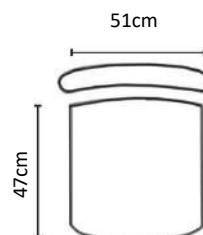

Chair Weight: 15-17kg