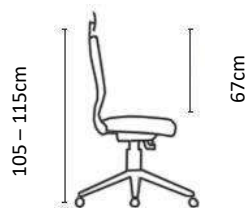

Exceeding Expectations

The STELLAR Upholstered Executive range is fully-comprehensive and is complemented by the matching STELLAR Task and STELLAR Visitors chairs. The upholstery on the STELLAR backrest is crafted over the unique mesh material used in the STELLAR Mesh Range. The unique mesh material used in the STELLAR has very little 'give' or elasticity thereby providing a considerably higher level of support. Enhance the décor of our offices with a chair range that won't break your budget!

Features:

- Upholstery crafted over the mesh material.
- STELLAR Upholstered Executive, STELLAR Upholstered Task and STELLAR Upholstered Visitors chair options available.
- Synchronous mechanism with 5 locking positions.
- Upholstered seat with automotive grade high-density moulded foam.
- Gas height adjustment.
- Choice of armrests, including GALAXY and 4D STAR adjustable arms, or LYRA fixed height armrests.
- 680mm diameter black nylon 5 star base with 60mm castors for improved maneuverability.
- 120Kg Weight Rating
- 3-Star Ergonomic Rating
- 5 Year Warranty

STELLAR SPECIFICATIONS

Stellar Executive