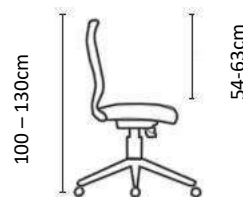

Features:

- Height adjustable backrest with a *Permanent Contact* that allows the backrest to either be in constant contact with the user, or locked in position.
- Free-Float Mechanism with an independently adjustable seat angle that can be locked in any desired position.
- Upholstered seat and back with automotive grade high-density moulded foam.
- Choice of armrests, including GALAXY and 4D STAR adjustable arms, or TRIAD fixed height armrests.
- 680mm diameter black nylon 5 star base with 60mm castors for improved maneuverability.
- Karo's unique rigid NUGEN footring with durable chrome outer-ring and nylon support structure.
- Various seat heights, viz. 440-570mm (no footring), 580-680mm (with Nugen footring), 650-750mm (with Nugen footring), 680-810mm (with Nugen footring), 750-880mm (with Nugen footring).
- 120Kg Weight Rating
- 4-Star Ergonomic Rating
- 5 Year Warranty

FORM SPECIFICATIONS

Form Squared