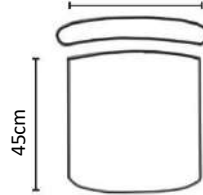

EQUINOX SPECIFICATIONS

Equinox Executive

Equinox Task

Equinox Visitors

Chair Weight: 13-14kg

49cm

68cm

ACTIV