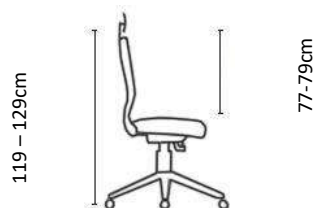

The Chair with a 10 year Warranty

The sleek and ergonomically designed MIRA Upholstered range is not only designed for superior comfort, but it is built to last! With an adjustable headrest and lumbar support, 3D armrests and a synchronous swivel & tilt mechanism with integrated seat depth adjustment; this innovative chair can be adjusted to suit every user. With a 10 year warranty, the MIRA Upholstered chair is a high performance chair that offers versatility, practicality, durability and 5-Star ergonomic comfort.

Features:

- MIRA Upholstered Executive and MIRA Upholstered Task chair option available
- Synchronous mechanism with 4 locking positions and seat-depth adjustment.
- Adjustable upholstered headrest for the MIRA Upholstered Executive option.
- Upholstered back and seat with automotive grade high-density moulded foam.
- Gas height adjustment.
- Adjustable armrests with 3 degrees of freedom and polyurethane pad.
- 680mm diameter black nylon 5 star base with 60mm castors for improved maneuverability.
- 150kg weight capacity
- 5-Star Ergonomic Rating
- 10 Year Warranty
- BIFMA Tested

MIRA SPECIFICATIONS

Mira Executive