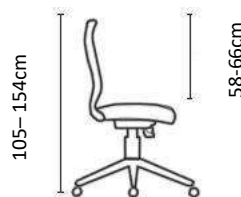

Features:

- Height adjustable backrest with a *Permanent Contact* that allows the backrest to either be in constant contact with the user, or locked in position.
- Free-Float Mechanism with an independently adjustable seat angle that can be locked in any desired position.
- Upholstered seat and back with automotive grade high-density moulded foam.
- Choice of armrests, including GALAXY and 4D STAR adjustable arms, or TRIAD fixed height armrests.
- 680mm diameter black nylon 5 star base with 60mm castors for improved maneuverability.
- Karo's unique rigid NUGEN footring with durable chrome outer-ring and nylon support structure.
- Various seat heights, viz. 440-570mm (no footring), 580-680mm (with Nugen footring), 650-750mm (with Nugen footring), 680-810mm (with Nugen footring), 750-880mm (with Nugen footring).
- 120Kg Weight Rating
- 4-Star Ergonomic Rating
- 5 Year Warranty

ECOFORM SPECIFICATIONS

EcoForm