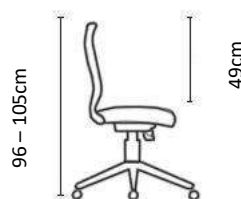

Classic Statement

The SANTO range is impressive with its classic design. From the outset, the Santo was designed to support your upper and lower back. With easy height adjustment, synchronous seat and back movement, and a choice of armrests, the Santo is an affordable and valuable asset in any executive office environment.

Features:

- Upholstered backrest with integral lumbar support.
- SANTO Executive, SANTO Task and SANTO Visitors chair options available.
- Synchronous mechanism with 5 locking positions.
- Upholstered seat with automotive grade high-density moulded foam.
- Gas height adjustment.
- Choice of armrests, including GALAXY and 4D STAR adjustable arms, or TRIAD fixed height armrests.
- 680mm diameter black nylon 5 star base with 60mm castors for improved maneuverability.
- 120Kg Weight Rating
- 2-Star Ergonomic Rating
- 5 Year Warranty

SANTO SPECIFICATIONS

Santo Task