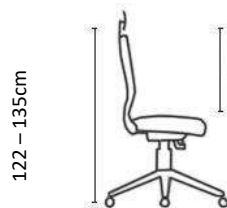

Comfort Guaranteed

The 5-Star ergonomically designed VERA Mesh range is shaped for the future! With an adjustable lumbar support and 4D armrests, synchronous swivel & tilt mechanism with integrated seat depth adjustment, this innovative chair can easily be adjusted to suit every user. The VERA Mesh chair is synonymous with supreme comfort. With its contemporary styling, mesh backrest and upholstered seat, the sophisticated Vera is a valuable asset to any organisation.

Features:

- Dark Grey mesh backrest with fully adjustable lumbar support.
- VERA Mesh Executive and VERA Mesh Task chair option available.
- Weight Sensitive Synchronous mechanism with 4 locking positions and seat depth adjustment.
- Adjustable upholstered headrest for the VERA Mesh Executive option.
- Upholstered seat with automotive grade high-density moulded foam.
- Gas height adjustment.
- Adjustable armrests with 4 degrees of freedom and polyurethane pad.
- 680mm diameter black nylon 5 star base with 60mm castors for improved maneuverability.
- 150Kg Weight Rating
- 5-Star Ergonomic Rating
- 10 Year Warranty
- BIFMA Tested

VERA SPECIFICATIONS

Vera Executive