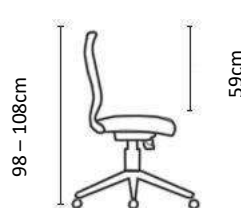

Features:

- Dark Grey mesh backrest.
- Swivel & Tilt Single Lock mechanism with tension adjustment.
- Gas seat height adjustment.
- Polypropylene armrests.
- 680mm diameter black nylon 5 star base with 60mm castors for improved maneuverability.
- 120Kg Weight Rating
- 3-Star Ergonomic Rating
- 5 Year Warranty
- BIFMA Tested

NIKA SPECIFICATIONS

Nika Executive

Chair Weight: 12kg

EQUINOX

Not all chairs are made equal

The EQUINOX range offers superlative ergonomic comfort and support. The numerous hi-tech features include an adjustable lumbar support, self-adjusting synchronous mechanism and Dual Density seat foam, all of which combine to give the Equinox a 4 Star ergonomic rating. The combination of these advanced features improves posture and maximises workplace efficiency. Let the EQUINOX range complete your work space with matching EQUINOX Executive, EQUINOX Task and Visitors chairs.

Features:

- Enhanced comfort through its hi-tech polyester MESH backrest that 'moulds' itself to the shape of your back and improves air circulation.
- Height adjustable lumbar support.
- EQUINOX Executive, EQUINOX Task and EQUINOX Visitors chair options available.
- Weight Sensitive Synchronous mechanism with 3 locking positions.
- Adjustable upholstered headrest for the EQUINOX Executive option.
- Upholstered seat with Dual Density moulded foam.
- Gas height adjustment.
- Choice of armrests, including GALAXY and 4D STAR adjustable arms, or TRIAD fixed height armrests.
- 680mm diameter black nylon 5 star base with 60mm castors for improved maneuverability.
- 120Kg Weight Rating
- 4-Star Ergonomic Rating
- 5 Year Warranty

EQUINOX SPECIFICATIONS

Equinox Executive

Equinox Task

Equinox Visitors

Chair Weight: 13-14kg

49cm

68cm

ACTIV