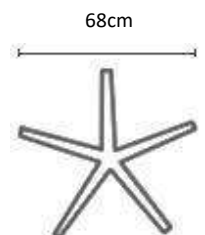

Chair Weight: 15-17kg