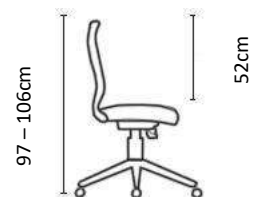

Features:

- Fully upholstered back and seat.
- Heathrow Executive and Heathrow Task chair option available.
- Heavy Duty Free-Float mechanism.
- Independently adjustable seat angle that can be locked in any desired position with seat depth adjustment.
- Upholstered seat with automotive grade high-density moulded foam.
- Heavy Duty Gas height adjustment.
- Choice of armrests, including height adjustable or fixed height Stratos arm which is fitted to the mechanism for optimum strength.
- 700mm diameter polished aluminium 5 star base with 60mm castors for improved maneuverability.
- 180kg weight capacity
- 5-Star Ergonomic Rating
- 5 Year Warranty
- SABS Tested

HEATHROW 24/7 SPECIFICATIONS

Heathrow Executive

Heathrow Task

Chair Weight: 24-27kg

ORION

Timeless Elegance

The ORION range will impress with its timeless elegance. Fully upholstered in a covering of your choice, the Orion provides superior comfort at an affordable price. As you would expect, the Orion is supplied with standard ergonomic features like easy height adjustment, synchronous seat and back movement, and a choice of armrests. Quite simply....classical elegance.