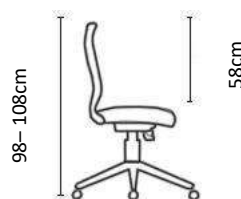

Aesthetics Meets Comfort

Combining a slim modern design with smooth contours, the Nika office chair is a textbook example where aesthetics meets comfort. The ergonomic design of the Nika incorporates a swivel & tilt mechanism with a stylish mesh backrest and upholstered seat. This sophisticated chair provides a cost-effective solution to all application ranging from workstations to training rooms, boardrooms and executive offices.

Features:

- Dark Grey mesh backrest.
- Swivel & Tilt Single Lock mechanism with tension adjustment.
- Gas seat height adjustment.
- Polypropylene armrests.
- 680mm diameter black nylon 5 star base with 60mm castors for improved maneuverability.
- 120Kg Weight Rating
- 3-Star Ergonomic Rating
- 5 Year Warranty
- BIFMA Tested

NIKA SPECIFICATIONS

Nika Executive