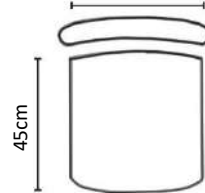

STELLAR SPECIFICATIONS

Stellar Executive

Stellar Task

Stellar Visitors

Chair Weight: 15-16kg

50cm

68cm

STELLAR