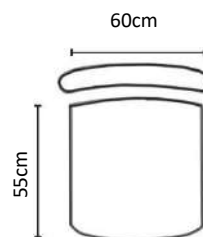

Chair Weight: 20kg