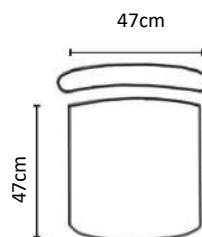

RIO SPECIFICATIONS

Rio Executive

74-82cm

Rio Task

57-61cm

Chair Weight: 16-17kg

49cm

68cm

ELARA SPECIFICATIONS

Elara Executive

Elara Task

Chair Weight: 13-14kg

ECLIPSE

Be Very Excited!

The ECLIPSE range is designed to excite! Manufactured locally using advanced eco-friendly technology, the Eclipse mesh back chair offers exceptional ergonomic comfort at an affordable price. Featuring a polyester mesh backrest, a height adjustable lumbar support and a synchro mechanism, the Eclipse demonstrates Karo's commitment to both modern office chair design and workplace ergonomics.