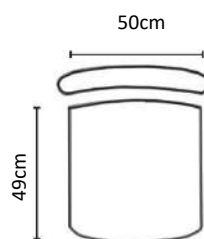

FUSE SPECIFICATIONS

Fuse Executive

Fuse Task

Chair Weight: 16-18kg

STELLAR

Exceeding Expectations

The STELLAR Mesh Executive range is fully-comprehensive and is complemented by the matching STELLAR Task and STELLAR Visitors_chairs. The unique mesh material used in the STELLAR has very little 'give' or elasticity thereby providing a considerably higher level of support. Enhance the décor of our offices with a chair range that won't break your budget!