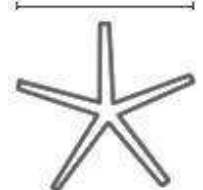

SANTO SPECIFICATIONS

Santo Executive

Santo Task

Santo Visitors

Chair Weight: 17-18kg

52cm

70cm

FORM2