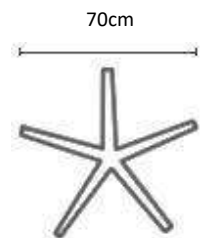

HEATHROW 24/7 SPECIFICATIONS

Heathrow Executive

Heathrow Task

Chair Weight: 24-27kg

ORION

Timeless Elegance

The ORION range will impress with its timeless elegance. Fully upholstered in a covering of your choice, the Orion provides superior comfort at an affordable price. As you would expect, the Orion is supplied with standard ergonomic features like easy height adjustment, synchronous seat and back movement, and a choice of armrests. Quite simply....classical elegance.