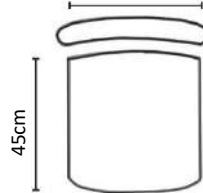

ECLIPSE SPECIFICATIONS

Eclipse Executive

Eclipse Task

Eclipse Visitors

Chair Weight: 14-15kg

49cm

68cm

NIKA