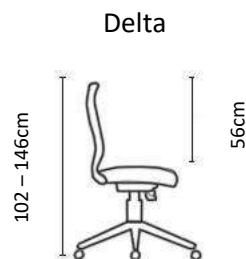

Delta Task Chair

The DELTA Task chair has a classic functional design! High performance automotive grade, moulded foam is used for the seat upholstery. Multiple seat height options are available. The draughting chair also has the uniquely stable Karo Footring. The DELTA Task chair has an ergonomically contoured back which is easily adjusted so that the user can find a comfortable position from which to work.

Features:

- Upholstered backrest with integral lumbar support.
- Ergonomic, height adjustable backrest.
- Back tilt and height adjustment mechanism.
- Upholstered seat with automotive grade high-density moulded foam.
- One-touch height adjustment.
- Optional Adjustable armrests with 2 degrees of freedom and polyurethane pad.
- 640mm diameter black nylon 5 star base with 60mm castors for improved maneuverability.
- Various seat heights, viz. 440-570mm (no footring), 680-810mm (with Karo Draughting Footring), 750-880mm (with Karo Draughting Footring).
- 120Kg Weight Rating
- 3-Star Ergonomic Rating
- 5 Year Warranty

DELTA SPECIFICATIONS