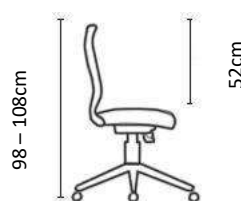

EQUINOX SPECIFICATIONS

Equinox Executive

Equinox Task

Equinox Visitors

Chair Weight: 13-14kg

49cm

68cm

ACTIV

The ACTIV range carries a medical endorsement for its ergonomic features by Dr JJ Gilau, specialist in neck, back and shoulder pain rehabilitation.

Features:

- 3-D Lite, black MESH backrest which moulds to the shape of your back.
- Fully adjustable lumbar support with height and depth adjustment.
- ACTIV Executive, ACTIV Task and ACTIV Visitors chair options available.
- Frontal-pivot synchronous mechanism with 5 locking positions.
- Adjustable upholstered headrest for the ACTIV Executive Option.
- Upholstered seat with automotive grade high-density moulded foam.
- Gas height adjustment.
- Adjustable armrests with 3 degrees of freedom and polyurethane pad.
- 700mm diameter black nylon 5 star base with 50mm castors.
- 150Kg Weight Rating
- 5-Star Ergonomic Rating
- 10 Year Warranty
- BIFMA Tested and Medically Endorsed

ACTIV SPECIFICATIONS

Activ Executive

Activ Task

Activ Visitors

Chair Weight: 16 - 21kg

52cm

70cm

CRE8