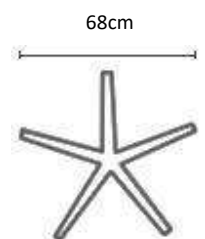

FIREFLY SPECIFICATIONS

Firefly Executive

Firefly Task

Chair Weight: 20-21kg

ALYA

Ultimate Performer

The ALYA chair understands that some people demand the ultimate performance from their office chair. The Alya is a true breakthrough in seating design that delivers a personal seating experience that responds to the unique movements of your body. The Alya is for the executive at the forefront of their field, the high-flyer, the go-getter. This is your throne and just like the vehicle you drive, your chair needs to perform giving you the comfort and support throughout your 12 hour day. When the day is done and the deals have been won, you will still have the energy to celebrate because the Alya is the Ultimate Performer. The Alya is not just another office chair....it's a way of life!

Features:

- Premium Black mesh backrest with fully adjustable lumbar support.
- Independent backrest angle adjustment by 10 degrees.
- ALYA Executive and ALYA Task chair option available.
- Wire-controlled synchronous mechanism with 15 locking positions and seat-depth adjustment.
- Upholstered headrest with 5 levels of height adjustment; 45 degree rotation and 35 degree angle adjustment.
- Upholstered seat with automotive grade high-density moulded foam.
- Gas height and backrest tilt adjustment through the smart-shift paddle design.
- Fully adjustable armrests with 4 degrees of freedom and polyurethane pad.
- 700mm diameter black nylon 5 star base with 65mm castors for improved maneuverability.
- Quality Certification by BIFMA
- Ergonomic Certification by TÜV SÜD
- Environmental Certification by GREENGUARD
- 150Kg Weight Rating
- 5-Star Ergonomic Rating
- 10 Year Warranty