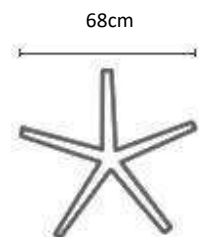

ALULA SPECIFICATIONS

Alula Executive

Alula Task

Chair Weight: 15-16kg

LEILA

Shaping Your Horizons

Sleek, modern and incredibly versatile, the LEILA range offers simple sophistication for the way you work with a multitude of features. With 2D height adjustable armrests, an adjustable headrest, adjustable lumbar support and a mesh backrest, the Leila is built for comfort. By including a synchronous swivel & tilt mechanism with integrated seat depth adjustment as a standard feature, the LEILA chair is an all-rounder that offers versatility and superior ergonomic comfort.

LEILA SPECIFICATIONS

Leila Executive

Leila Task

Chair Weight: 15-16kg

RIO

Wellbeing Enforcer

The Rio Mesh range offers a winning combination of good looks and sophisticated technology. Fashioned with a premium grade two tone, black & grey mesh backrest, an infinite lock synchronous mechanism and adjustable armrests, the Rio Mesh chair is both aesthetically pleasing and exceptionally versatile. The ergonomic design boasts a contoured backrest which provides enhanced lower back support, while the moulded foam seat guarantees greater comfort no matter how long you're sitting behind your desk or around the boardroom table.