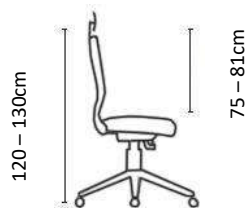

EQUINOX SPECIFICATIONS

Equinox Executive