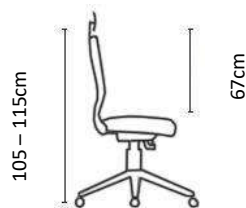

Exceeding Expectations

The STELLAR Mesh Executive range is fully-comprehensive and is complemented by the matching STELLAR Task and STELLAR Visitors_chairs. The unique mesh material used in the STELLAR has very little 'give' or elasticity thereby providing a considerably higher level of support. Enhance the décor of our offices with a chair range that won't break your budget!

Features:

- Enhanced comfort through its hi-tech MESH backrest that 'moulds' itself to the shape of your back.
- STELLAR Mesh Executive, STELLAR Task and STELLAR Visitors chair options available.
- Synchronous mechanism with 5 locking positions.
- Upholstered seat with automotive grade high-density moulded foam.
- Gas height adjustment.
- Choice of armrests, including GALAXY and 4D STAR adjustable arms, or LYRA fixed height armrests.
- 680mm diameter black nylon 5 star base with 60mm castors for improved maneuverability.
- 120Kg Weight Rating
- 3-Star Ergonomic Rating
- 5 Year Warranty

STELLAR SPECIFICATIONS

Stellar Executive