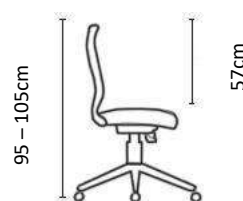

Features:

- Upholstery crafted over the mesh material.
- STELLAR Upholstered Executive, STELLAR Upholstered Task and STELLAR Upholstered Visitors chair options available.
- Synchronous mechanism with 5 locking positions.
- Upholstered seat with automotive grade high-density moulded foam.
- Gas height adjustment.
- Choice of armrests, including GALAXY and 4D STAR adjustable arms, or LYRA fixed height armrests.
- 680mm diameter black nylon 5 star base with 60mm castors for improved maneuverability.
- 120Kg Weight Rating
- 3-Star Ergonomic Rating
- 5 Year Warranty

STELLAR SPECIFICATIONS

Stellar Executive

Stellar Task

Stellar Visitors

Chair Weight: 14-15kg

50cm

68cm

JUPITER