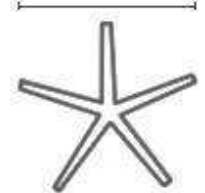

ECLIPSE SPECIFICATIONS

Eclipse Executive

Eclipse Task

Eclipse Visitors

Chair Weight: 14-15kg

49cm

68cm

NIKA