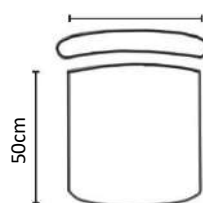

ACTIV SPECIFICATIONS

Activ Executive

Activ Task

Activ Visitors

Chair Weight: 16 - 21kg

52cm

70cm

CRE8