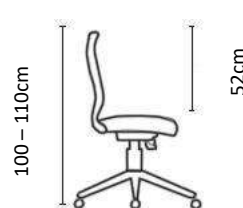

RIO SPECIFICATIONS

Rio Executive

74-82cm

Rio Task

57-61cm

Chair Weight: 16-17kg

49cm

68cm

ELARA SPECIFICATIONS

Elara Executive

Elara Task

Chair Weight: 13-14kg

ECLIPSE

Be Very Excited!

The ECLIPSE range is designed to excite! Manufactured locally using advanced eco-friendly technology, the Eclipse mesh back chair offers exceptional ergonomic comfort at an affordable price. Featuring a polyester mesh backrest, a height adjustable lumbar support and a synchro mechanism, the Eclipse demonstrates Karo's commitment to both modern office chair design and workplace ergonomics.

Features:

- Enhanced comfort through its hi-tech polyester MESH backrest.
- Height adjustable lumbar support.
- ECLIPSE Executive, ECLIPSE Task and ECLIPSE Visitors chair options available.
- Synchronous mechanism with single locking position.
- Adjustable upholstered headrest for the ECLIPSE executive option.
- Upholstered seat with automotive grade high-density moulded foam.
- Gas height adjustment.
- Choice of armrests, including GALAXY and 4D STAR adjustable arms.
- 680mm diameter black nylon 5 star base with 60mm castors for improved maneuverability.
- 120Kg Weight Rating
- 3-Star Ergonomic Rating
- 5 Year Warranty

ECLIPSE SPECIFICATIONS

Eclipse Executive

Eclipse Task

Eclipse Visitors

Chair Weight: 14-15kg

49cm

68cm

NIKA