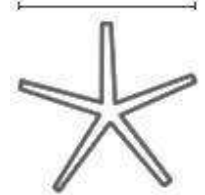

EQUINOX SPECIFICATIONS

Equinox Executive

Equinox Task

Equinox Visitors

Chair Weight: 13-14kg

49cm

68cm

ACTIV