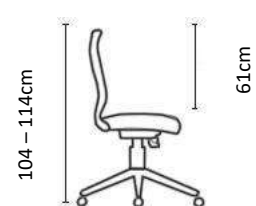

Firefly Task