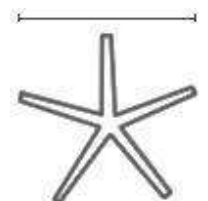

VERA SPECIFICATIONS

Vera Task

Chair Weight: 18kg

52cm

68cm

ALULA

Unbridled Comfort

The ALULA range is a manifestation of the interplay between material and technology. With ergonomic features such as an adjustable lumbar support, 3D height adjustable armrests, adjustable head rest and synchronous swivel & tilt mechanism with integrated seat depth adjustment, the innovative ALULA chair can easily be adjusted to suit any user. The ALULA range has a sleek, slimline back rest frame covered with a high performance mesh. As a result, making the ALULA range a highly desirable chair for executive or task workstations.