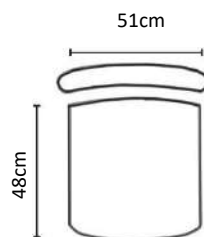

ALULA SPECIFICATIONS

Alula Executive

Alula Task

Chair Weight: 15-16kg

LEILA

Shaping Your Horizons

Sleek, modern and incredibly versatile, the LEILA range offers simple sophistication for the way you work with a multitude of features. With 2D height adjustable armrests, an adjustable headrest, adjustable lumbar support and a mesh backrest, the Leila is built for comfort. By including a synchronous swivel & tilt mechanism with integrated seat depth adjustment as a standard feature, the LEILA chair is an all-rounder that offers versatility and superior ergonomic comfort.

LEILA SPECIFICATIONS

Leila Executive

Leila Task

Chair Weight: 15-16kg

RIO

Wellbeing Enforcer

The Rio Mesh range offers a winning combination of good looks and sophisticated technology. Fashioned with a premium grade two tone, black & grey mesh backrest, an infinite lock synchronous mechanism and adjustable armrests, the Rio Mesh chair is both aesthetically pleasing and exceptionally versatile. The ergonomic design boasts a contoured backrest which provides enhanced lower back support, while the moulded foam seat guarantees greater comfort no matter how long you're sitting behind your desk or around the boardroom table.

RIO SPECIFICATIONS

Rio Executive

74-82cm

Rio Task

57-61cm

Chair Weight: 16-17kg

49cm

68cm