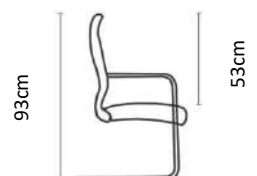

HEATHROW 24/7 SPECIFICATIONS

Heathrow Executive

Heathrow Task

Chair Weight: 24-27kg

ORION

Timeless Elegance

The ORION range will impress with its timeless elegance. Fully upholstered in a covering of your choice, the Orion provides superior comfort at an affordable price. As you would expect, the Orion is supplied with standard ergonomic features like easy height adjustment, synchronous seat and back movement, and a choice of armrests. Quite simply....classical elegance.

ORION SPECIFICATIONS

Orion Executive

Orion Task

Orion Visitors

Chair Weight: 12-19kg

51cm

68cm

HERCULES ■