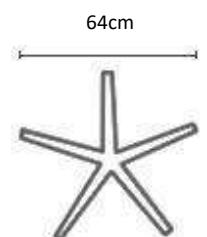

Chair Weight: 12-16kg