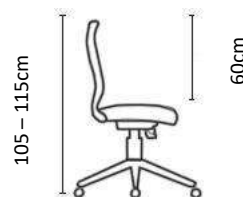

VERA SPECIFICATIONS

Vera Executive

Vera Task

Chair Weight: 18-19kg

VERA ■

Supreme Comfort

The ergonomically designed VERA Upholstered Task chair is shaped for the future! With 4D armrests, and synchronous mechanism with integrated seat depth adjustment, this innovative chair can easily be adjusted to suit absolutely any user. The Vera range is synonymous with *supreme comfort*. With its contemporary styling, upholstered seat and backrest, this highly sophisticated chair enhances productivity and is a valuable asset to any work space.

Features:

- Dark Grey upholstered backrest with integral lumbar support.
- Weight Sensitive Synchronous mechanism with 4 locking positions and seat depth adjustment.
- Upholstered seat and back with high-density moulded foam.
- Gas height adjustment.
- Adjustable armrests with 4 degrees of freedom and polyurethane pad.
- 680mm diameter black nylon 5 star base with 60mm castors for improved maneuverability.
- 150Kg Weight Rating
- 5-Star Ergonomic Rating
- 10 Year Warranty
- BIFMA Tested

VERA SPECIFICATIONS

Vera Task

Chair Weight: 18kg

52cm

68cm

ALULA

Unbridled Comfort

The ALULA range is a manifestation of the interplay between material and technology. With ergonomic features such as an adjustable lumbar support, 3D height adjustable armrests, adjustable head rest and synchronous swivel & tilt mechanism with integrated seat depth adjustment, the innovative ALULA chair can easily be adjusted to suit any user. The ALULA range has a sleek, slimline back rest frame covered with a high performance mesh. As a result, making the ALULA range a highly desirable chair for executive or task workstations.