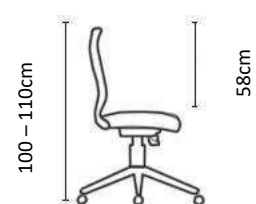

ALULA SPECIFICATIONS

Alula Executive

Alula Task

Chair Weight: 15-16kg

LEILA

Shaping Your Horizons

Sleek, modern and incredibly versatile, the LEILA range offers simple sophistication for the way you work with a multitude of features. With 2D height adjustable armrests, an adjustable headrest, adjustable lumbar support and a mesh backrest, the Leila is built for comfort. By including a synchronous swivel & tilt mechanism with integrated seat depth adjustment as a standard feature, the LEILA chair is an all-rounder that offers versatility and superior ergonomic comfort.

Features:

- Black mesh backrest with fully adjustable lumbar support.
- LEILA Executive and LEILA Task chair option available.
- Synchronous mechanism with 3 locking positions and seat depth adjustment.
- Adjustable mesh headrest for the LEILA Executive option.
- Upholstered seat with automotive grade high-density moulded foam.
- Gas height adjustment.
- Adjustable armrests with 2 degrees of freedom and polyurethane pad.
- 680mm diameter black nylon 5 star base with 60mm castors for improved maneuverability.
- 120Kg Weight Rating
- 5-Star Ergonomic Rating
- 5 Year Warranty
- BIFMA Tested

LEILA SPECIFICATIONS

Leila Executive

Leila Task

Chair Weight: 15-16kg

RIO

Wellbeing Enforcer

The Rio Mesh range offers a winning combination of good looks and sophisticated technology. Fashioned with a premium grade two tone, black & grey mesh backrest, an infinite lock synchronous mechanism and adjustable armrests, the Rio Mesh chair is both aesthetically pleasing and exceptionally versatile. The ergonomic design boasts a contoured backrest which provides enhanced lower back support, while the moulded foam seat guarantees greater comfort no matter how long you're sitting behind your desk or around the boardroom table.