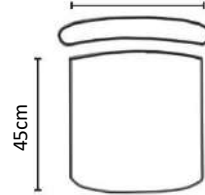

STELLAR SPECIFICATIONS

Stellar Executive

Stellar Task

Stellar Visitors

Chair Weight: 14-15kg

50cm

68cm

JUPITER