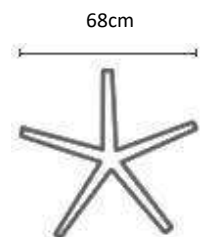

Chair Weight: 19kg