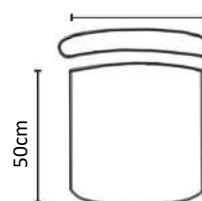

VERA SPECIFICATIONS

Vera Task

Chair Weight: 18kg

52cm

68cm

ALULA

Unbridled Comfort

The ALULA range is a manifestation of the interplay between material and technology. With ergonomic features such as an adjustable lumbar support, 3D height adjustable armrests, adjustable head rest and synchronous swivel & tilt mechanism with integrated seat depth adjustment, the innovative ALULA chair can easily be adjusted to suit any user. The ALULA range has a sleek, slimline back rest frame covered with a high performance mesh. As a result, making the ALULA range a highly desirable chair for executive or task workstations.

ALULA SPECIFICATIONS

Alula Executive

Alula Task

Chair Weight: 15-16kg

LEILA

Shaping Your Horizons

Sleek, modern and incredibly versatile, the LEILA range offers simple sophistication for the way you work with a multitude of features. With 2D height adjustable armrests, an adjustable headrest, adjustable lumbar support and a mesh backrest, the Leila is built for comfort. By including a synchronous swivel & tilt mechanism with integrated seat depth adjustment as a standard feature, the LEILA chair is an all-rounder that offers versatility and superior ergonomic comfort.