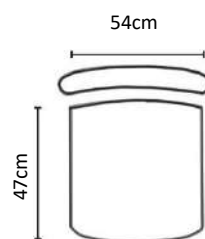

Chair Weight: 25kg