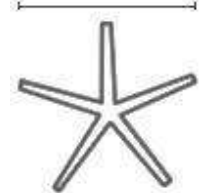

STELLAR SPECIFICATIONS

Stellar Executive

Stellar Task

Stellar Visitors

Chair Weight: 15-16kg

50cm

68cm

STELLAR