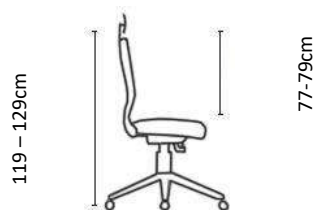

Office Chair Range CATALOGUE

MIRA

The Chair with a 10 year Warranty

The sleek and ergonomically developed MIRA Mesh range is designed for superior comfort. With an industry leading and unrivaled 10 year warranty, this chair is a high performer because it offers amazing versatility, practicality, durability and unrivaled comfort. This innovative chair can be adjusted to suit all users because it sports an adjustable headrest, a fully adjustable lumbar support, 3D armrests and a synchronous swivel & tilt mechanism with integrated seat depth adjustment.

Features:

- Black mesh backrest with fully adjustable lumbar support.
- MIRA Mesh Executive and MIRA Mesh Task chair option available
- Synchronous mechanism with 4 locking positions and seat-depth adjustment.
- Adjustable upholstered headrest for the MIRA Mesh Executive option.
- Upholstered seat with automotive grade high-density moulded foam.
- Gas height adjustment.
- Adjustable armrests with 3 degrees of freedom and polyurethane pad.
- 680mm diameter black nylon 5 star base with 60mm castors for improved maneuverability.
- 150kg weight capacity.
- 5-Star Ergonomic Rating
- 10 Year Warranty
- BIFMA Tested

MIRA SPECIFICATIONS

Mira Executive

Mira Task

Chair Weight: 18-19kg

MIRA

The Chair with a 10 year Warranty

The sleek and ergonomically designed MIRA Upholstered range is not only designed for superior comfort, but it is built to last! With an adjustable headrest and lumbar support, 3D armrests and a synchronous swivel & tilt mechanism with integrated seat depth adjustment; this innovative chair can be adjusted to suit every user. With a 10 year warranty, the MIRA Upholstered chair is a high performance chair that offers versatility, practicality, durability and 5-Star ergonomic comfort.