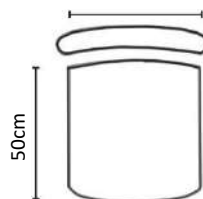

RIO SPECIFICATIONS

Rio Executive

74-82cm

Rio Task

57-61cm

Chair Weight: 16-17kg

49cm

68cm