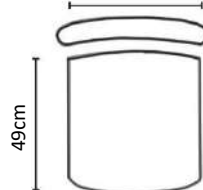

ORION SPECIFICATIONS

Orion Executive

Orion Task

Orion Visitors

Chair Weight: 12-19kg

51cm

68cm

HERCULES ■