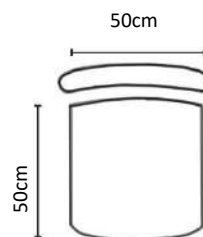

Chair Weight: 20kg