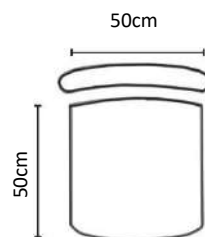

Chair Weight: 19kg