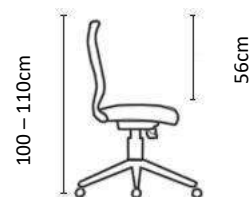

VERA SPECIFICATIONS

Vera Task

Chair Weight: 18kg

52cm

68cm

ALULA

Unbridled Comfort

The ALULA range is a manifestation of the interplay between material and technology. With ergonomic features such as an adjustable lumbar support, 3D height adjustable armrests, adjustable head rest and synchronous swivel & tilt mechanism with integrated seat depth adjustment, the innovative ALULA chair can easily be adjusted to suit any user. The ALULA range has a sleek, slimline back rest frame covered with a high performance mesh. As a result, making the ALULA range a highly desirable chair for executive or task workstations.

Features:

- Black mesh backrest with fully adjustable lumbar support.
- ALULA Executive and ALULA Task chair option available.
- Weight-Sensitive Synchronous mechanism with 4 locking positions and seat depth adjustment.
- Adjustable upholstered headrest for the ALULA Executive Option.
- Upholstered seat with automotive grade high-density moulded foam.
- Gas height adjustment.
- Adjustable armrests with 3 degrees of freedom and polyurethane pad.
- 680mm diameter black nylon 5 star base with 60mm castors for improved maneuverability.
- 120Kg Weight Rating
- 5-Star Ergonomic Rating
- 5 Year Warranty
- BIFMA Tested

ALULA SPECIFICATIONS

Alula Executive

Alula Task

Chair Weight: 15-16kg

LEILA

Shaping Your Horizons

Sleek, modern and incredibly versatile, the LEILA range offers simple sophistication for the way you work with a multitude of features. With 2D height adjustable armrests, an adjustable headrest, adjustable lumbar support and a mesh backrest, the Leila is built for comfort. By including a synchronous swivel & tilt mechanism with integrated seat depth adjustment as a standard feature, the LEILA chair is an all-rounder that offers versatility and superior ergonomic comfort.