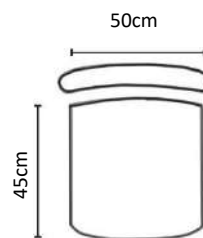

Chair Weight: 15-17kg