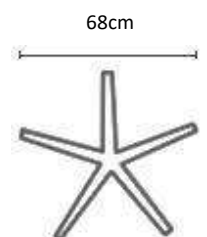

Chair Weight: 12kg