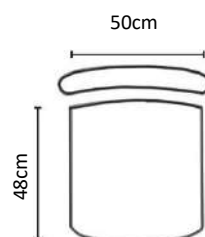

Chair Weight: 12kg