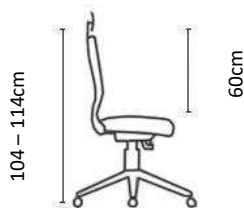

Classic Statement

The SANTO range is impressive with its classic design. From the outset, the Santo was designed to support your upper and lower back. With easy height adjustment, synchronous seat and back movement, and a choice of armrests, the Santo is an affordable and valuable asset in any executive office environment.

Features:

- Upholstered backrest with integral lumbar support.
- SANTO Executive, SANTO Task and SANTO Visitors chair options available.
- Synchronous mechanism with 5 locking positions.
- Upholstered seat with automotive grade high-density moulded foam.
- Gas height adjustment.
- Choice of armrests, including GALAXY and 4D STAR adjustable arms, or TRIAD fixed height armrests.
- 680mm diameter black nylon 5 star base with 60mm castors for improved maneuverability.
- 120Kg Weight Rating
- 2-Star Ergonomic Rating
- 5 Year Warranty

SANTO SPECIFICATIONS

Santo Executive