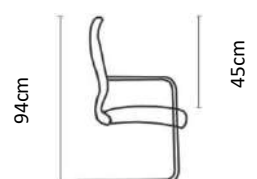

ACTIV SPECIFICATIONS

Activ Executive

Activ Task

Activ Visitors

Chair Weight: 16 - 21kg

52cm

70cm

CRE8