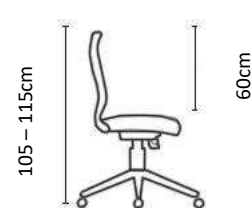

Comfort Guaranteed

The 5-Star ergonomically designed VERA Mesh range is shaped for the future! With an adjustable lumbar support and 4D armrests, synchronous swivel & tilt mechanism with integrated seat depth adjustment, this innovative chair can easily be adjusted to suit every user. The VERA Mesh chair is synonymous with supreme comfort. With its contemporary styling, mesh backrest and upholstered seat, the sophisticated Vera is a valuable asset to any organisation.

Features:

- Dark Grey mesh backrest with fully adjustable lumbar support.
- VERA Mesh Executive and VERA Mesh Task chair option available.
- Weight Sensitive Synchronous mechanism with 4 locking positions and seat depth adjustment.
- Adjustable upholstered headrest for the VERA Mesh Executive option.
- Upholstered seat with automotive grade high-density moulded foam.
- Gas height adjustment.
- Adjustable armrests with 4 degrees of freedom and polyurethane pad.
- 680mm diameter black nylon 5 star base with 60mm castors for improved maneuverability.
- 150Kg Weight Rating
- 5-Star Ergonomic Rating
- 10 Year Warranty
- BIFMA Tested

VERA SPECIFICATIONS

Vera Task

Chair Weight: 18-19kg