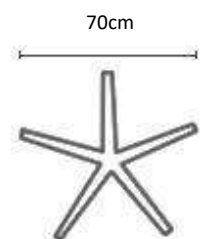

FUSE SPECIFICATIONS

Fuse Executive

Fuse Task

Chair Weight: 16-18kg

STELLAR

Exceeding Expectations

The STELLAR Mesh Executive range is fully-comprehensive and is complemented by the matching STELLAR Task and STELLAR Visitors_chairs. The unique mesh material used in the STELLAR has very little 'give' or elasticity thereby providing a considerably higher level of support. Enhance the décor of our offices with a chair range that won't break your budget!