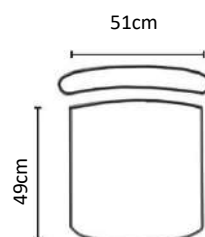

Chair Weight: 12-16kg