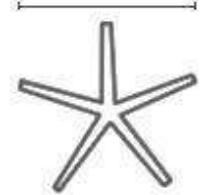

STELLAR SPECIFICATIONS

Stellar Executive

Stellar Task

Stellar Visitors

Chair Weight: 14-15kg

50cm

68cm

JUPITER