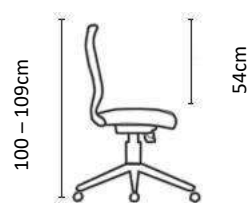

Beauty and creativity meets functionality

Designed by Claudio Francesco Bellini, the Cre8 range has a colourful mesh backrest option. The optional Soft Pad in the lumbar area provides a 5-Star ergonomic experience. The Cre8 chair has a synchronous mechanism, 3D adjustable armrests plus an optional fully adjustable headrest. This highly rated ergonomic chair is suitable for any corporate or home office environment.

Features:

- Black, Grey or Orange mesh backrest.
- Optional lumbar support cushion.
- Cre8 Executive and Cre8 Task chair option available.
- Synchronous mechanism with 4 locking positions and seat-depth adjustment.
- Adjustable upholstered headrest for Cre8 Executive option.
- Upholstered seat with automotive grade high-density moulded foam.
- Gas height adjustment.
- Adjustable armrests with 3 degrees of freedom and polyurethane pad.
- 680mm diameter black nylon 5 star base with 60mm castors for improved maneuverability.
- 120Kg Weight Rating
- 5-Star Ergonomic Rating
- 5 Year Warranty
- BIFMA Tested

CRE8 SPECIFICATIONS

Cre8 Task

Chair Weight: 16-17kg