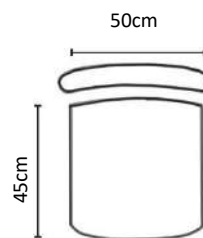

Chair Weight: 16-18kg