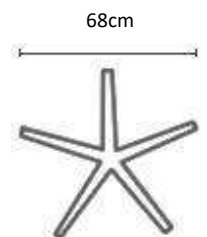

Chair Weight: 20kg