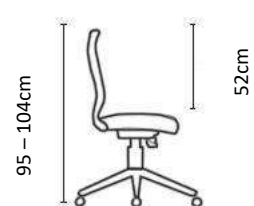

When Common Sense makes sense

The FUSE range uses a Hi-tech Dur-Lite mesh backrest which 'moulds' itself to the shape of your back and allows a constant airflow. This prevents heat entrapment commonly associated with upholstered backrests. The modern design of the Fuse complements any environment, and ergonomic features like a synchronous seat and back movement, adjustable lumbar support and multi-adjustable armrests, make this an affordable 5-Star rated ergonomic chair.

Features:

- Dur-Lite, black MESH backrest which moulds to the shape of your back.
- Height adjustable lumbar support.
- FUSE Executive and FUSE Task chair options available.
- Synchronous mechanism with 4 locking positions.
- Adjustable upholstered headrest for the FUSE Executive Option.
- Upholstered seat with automotive grade high-density moulded foam.
- Gas height adjustment.
- Adjustable armrests with 2 degrees of freedom and polyurethane pad.
- 680mm diameter black nylon 5 star base with 60mm castors for improved maneuverability.
- 120Kg Weight Rating
- 4-Star Ergonomic Rating
- 5 Year Warranty

FUSE SPECIFICATIONS

Fuse Task

Chair Weight: 16-18kg