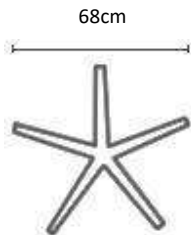

CRE8 SPECIFICATIONS

Cre8 Executive

Cre8 Task

Chair Weight: 16-17kg

FUSE

When Common Sense makes sense

The FUSE range uses a Hi-tech Dur-Lite mesh backrest which 'moulds' itself to the shape of your back and allows a constant airflow. This prevents heat entrapment commonly associated with upholstered backrests. The modern design of the Fuse complements any environment, and ergonomic features like a synchronous seat and back movement, adjustable lumbar support and multi-adjustable armrests, make this an affordable 5-Star rated ergonomic chair.