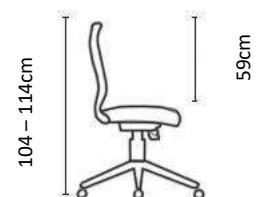

The Chair with a 10 year Warranty

The sleek and ergonomically designed MIRA Upholstered range is not only designed for superior comfort, but it is built to last! With an adjustable headrest and lumbar support, 3D armrests and a synchronous swivel & tilt mechanism with integrated seat depth adjustment; this innovative chair can be adjusted to suit every user. With a 10 year warranty, the MIRA Upholstered chair is a high performance chair that offers versatility, practicality, durability and 5-Star ergonomic comfort.

Features:

- MIRA Upholstered Executive and MIRA Upholstered Task chair option available
- Synchronous mechanism with 4 locking positions and seat-depth adjustment.
- Adjustable upholstered headrest for the MIRA Upholstered Executive option.
- Upholstered back and seat with automotive grade high-density moulded foam.
- Gas height adjustment.
- Adjustable armrests with 3 degrees of freedom and polyurethane pad.
- 680mm diameter black nylon 5 star base with 60mm castors for improved maneuverability.
- 150kg weight capacity
- 5-Star Ergonomic Rating
- 10 Year Warranty
- BIFMA Tested

MIRA SPECIFICATIONS

Mira Task

Chair Weight: 20-21kg