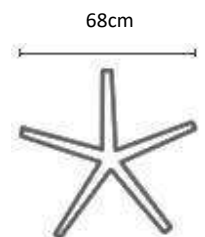

ELARA SPECIFICATIONS

Elara Executive

Elara Task

Chair Weight: 13-14kg

ECLIPSE

Be Very Excited!

The ECLIPSE range is designed to excite! Manufactured locally using advanced eco-friendly technology, the Eclipse mesh back chair offers exceptional ergonomic comfort at an affordable price. Featuring a polyester mesh backrest, a height adjustable lumbar support and a synchro mechanism, the Eclipse demonstrates Karo's commitment to both modern office chair design and workplace ergonomics.