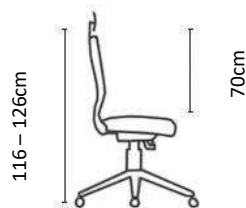

Timeless Elegance

The ORION range will impress with its timeless elegance. Fully upholstered in a covering of your choice, the Orion provides superior comfort at an affordable price. As you would expect, the Orion is supplied with standard ergonomic features like easy height adjustment, synchronous seat and back movement, and a choice of armrests. Quite simply....classical elegance.

Features:

- Upholstered backrest with integral lumbar support.
- ORION executive, ORION Task and ORION Visitors chair options available.
- Synchronous mechanism with 5 locking positions.
- Upholstered seat with automotive grade high-density moulded foam.
- Wide choice of Upholstery Fabrics
- Gas height adjustment.
- Choice of armrests, including GALAXY and 4D STAR adjustable arms.
- 680mm diameter polished aluminium 5 star base with 60mm castors for improved maneuverability.
- 120Kg Weight Rating
- 2-Star Ergonomic Rating
- 5 Year Warranty

ORION SPECIFICATIONS

Orion Executive