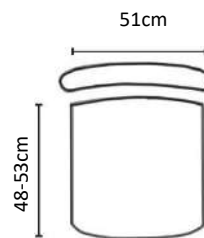

HEATHROW 24/7 SPECIFICATIONS

Heathrow Executive

Heathrow Task

Chair Weight: 24-27kg

ORION

Timeless Elegance

The ORION range will impress with its timeless elegance. Fully upholstered in a covering of your choice, the Orion provides superior comfort at an affordable price. As you would expect, the Orion is supplied with standard ergonomic features like easy height adjustment, synchronous seat and back movement, and a choice of armrests. Quite simply....classical elegance.