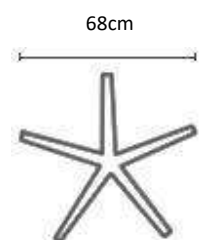

MIRA SPECIFICATIONS

Mira Executive

Mira Task

Chair Weight: 18-19kg

MIRA

The Chair with a 10 year Warranty

The sleek and ergonomically designed MIRA Upholstered range is not only designed for superior comfort, but it is built to last! With an adjustable headrest and lumbar support, 3D armrests and a synchronous swivel & tilt mechanism with integrated seat depth adjustment; this innovative chair can be adjusted to suit every user. With a 10 year warranty, the MIRA Upholstered chair is a high performance chair that offers versatility, practicality, durability and 5-Star ergonomic comfort.

Features:

- MIRA Upholstered Executive and MIRA Upholstered Task chair option available
- Synchronous mechanism with 4 locking positions and seat-depth adjustment.
- Adjustable upholstered headrest for the MIRA Upholstered Executive option.
- Upholstered back and seat with automotive grade high-density moulded foam.
- Gas height adjustment.
- Adjustable armrests with 3 degrees of freedom and polyurethane pad.
- 680mm diameter black nylon 5 star base with 60mm castors for improved maneuverability.
- 150kg weight capacity
- 5-Star Ergonomic Rating
- 10 Year Warranty
- BIFMA Tested