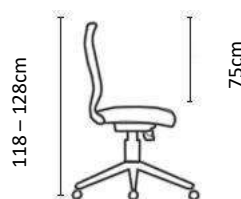

Strength...when it matters!

Whether it's monitoring CCTV, emergency response lines or air traffic control-rooms, the chairs used in these applications need to be exceptionally well designed and extremely tough. The HERCULES is designed and built for precisely this environment. The Hercules Heavy-Duty chair is rated to 150kg and provides ergonomic seating comfort throughout the working day.

Features:

- Upholstered backrest with integral lumbar support
- Virtually indestructible heavy duty wooden shell.
- Heavy duty DONATI 4-lock frontal pivot mechanism rated for a 150kg operator weight.
- An extra-wide wide 'waterfall' shaped seat made from automotive-grade high-density moulded foam.
- One-touch height adjustment.
- Adjustable armrests fitted to the mechanism for optimum strength.
- 680mm diameter black nylon 5 star base with 60mm castors for improved maneuverability.
- 150Kg Weight Rating
- 3-Star Ergonomic Rating
- 5 Year Warranty

HERCULES SPECIFICATIONS

Hercules