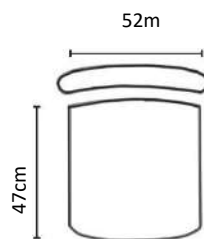

ALULA SPECIFICATIONS

Alula Executive

Alula Task

Chair Weight: 15-16kg

LEILA

Shaping Your Horizons

Sleek, modern and incredibly versatile, the LEILA range offers simple sophistication for the way you work with a multitude of features. With 2D height adjustable armrests, an adjustable headrest, adjustable lumbar support and a mesh backrest, the Leila is built for comfort. By including a synchronous swivel & tilt mechanism with integrated seat depth adjustment as a standard feature, the LEILA chair is an all-rounder that offers versatility and superior ergonomic comfort.