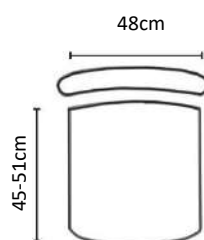

MIRA SPECIFICATIONS

Mira Executive

Mira Task

Chair Weight: 18-19kg

MIRA

The Chair with a 10 year Warranty

The sleek and ergonomically designed MIRA Upholstered range is not only designed for superior comfort, but it is built to last! With an adjustable headrest and lumbar support, 3D armrests and a synchronous swivel & tilt mechanism with integrated seat depth adjustment; this innovative chair can be adjusted to suit every user. With a 10 year warranty, the MIRA Upholstered chair is a high performance chair that offers versatility, practicality, durability and 5-Star ergonomic comfort.