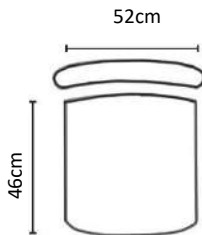

CRE8 SPECIFICATIONS

Cre8 Executive

Cre8 Task

Chair Weight: 16-17kg

FUSE

When Common Sense makes sense

The FUSE range uses a Hi-tech Dur-Lite mesh backrest which 'moulds' itself to the shape of your back and allows a constant airflow. This prevents heat entrapment commonly associated with upholstered backrests. The modern design of the Fuse complements any environment, and ergonomic features like a synchronous seat and back movement, adjustable lumbar support and multi-adjustable armrests, make this an affordable 5-Star rated ergonomic chair.