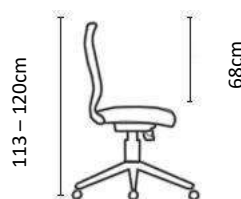

Timeless Classic

The Jupiter Executive High Back chair never fails to impress. This timeless classic with deluxe black faux leather upholstery, chrome armrests and a polished aluminium 5-star base, ensures that the Jupiter stands out from the crowd. This luxurious chair offers style and versatility for all meeting and executive office environments.

Features:

- Faux leather upholstery on seat and backrest.
- Swivel & Tilt Single Lock mechanism with tension adjustment.
- Gas seat height adjustment.
- Chrome armrests with upholstered polyurethane pad.
- 700mm diameter polished aluminium 5 star base with 60mm castors for improved maneuverability.
- 120Kg Weight Rating
- 3-Star Ergonomic Rating
- 2 Year Warranty

JUPITER SPECIFICATIONS

Jupiter Executive