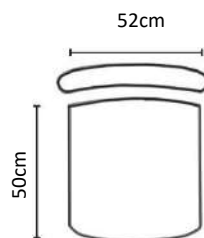

Chair Weight: 18-19kg