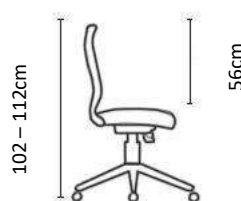

HEATHROW 24/7 SPECIFICATIONS

Heathrow Executive

Heathrow Task

Chair Weight: 24-27kg

ORION

Timeless Elegance

The ORION range will impress with its timeless elegance. Fully upholstered in a covering of your choice, the Orion provides superior comfort at an affordable price. As you would expect, the Orion is supplied with standard ergonomic features like easy height adjustment, synchronous seat and back movement, and a choice of armrests. Quite simply....classical elegance.

Features:

- Upholstered backrest with integral lumbar support.
- ORION executive, ORION Task and ORION Visitors chair options available.
- Synchronous mechanism with 5 locking positions.
- Upholstered seat with automotive grade high-density moulded foam.
- Wide choice of Upholstery Fabrics
- Gas height adjustment.
- Choice of armrests, including GALAXY and 4D STAR adjustable arms.
- 680mm diameter polished aluminium 5 star base with 60mm castors for improved maneuverability.
- 120Kg Weight Rating
- 2-Star Ergonomic Rating
- 5 Year Warranty

ORION SPECIFICATIONS

Orion Executive

Orion Task

Orion Visitors

Chair Weight: 12-19kg

51cm

68cm

HERCULES ■