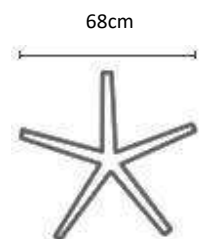

Features:

- MIRA Upholstered Executive and MIRA Upholstered Task chair option available
- Synchronous mechanism with 4 locking positions and seat-depth adjustment.
- Adjustable upholstered headrest for the MIRA Upholstered Executive option.
- Upholstered back and seat with automotive grade high-density moulded foam.
- Gas height adjustment.
- Adjustable armrests with 3 degrees of freedom and polyurethane pad.
- 680mm diameter black nylon 5 star base with 60mm castors for improved maneuverability.
- 150kg weight capacity
- 5-Star Ergonomic Rating
- 10 Year Warranty
- BIFMA Tested

MIRA SPECIFICATIONS

Mira Executive

Mira Task

Chair Weight: 20-21kg

FIREFLY

Tough Enough for 10 Years

The FIREFLY range is designed for a tough 24/7 control-room environment. Whether it is monitoring CCTV, emergency response lines, air traffic or any other 24/7 control-room, the chairs required for these applications need to be exceptionally well designed and extremely durable. The Firefly heavy duty chair is designed and built for precisely this application. With a fully adjustable headrest and lumbar support, 3D armrests and a synchronous swivel & tilt mechanism with integrated seat depth adjustment, this innovative chair can easily be setup to suit any 24/7 control-room operator. With its 5-Star ergonomic rating, the Firefly has every modern ergonomic feature necessary for comfortable sitting. By including a 10 year warranty, the Firefly becomes a control-room chair *par excellence*.