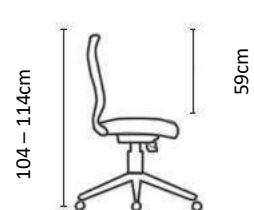

Features:

- Black mesh backrest with fully adjustable lumbar support.
- MIRA Mesh Executive and MIRA Mesh Task chair option available
- Synchronous mechanism with 4 locking positions and seat-depth adjustment.
- Adjustable upholstered headrest for the MIRA Mesh Executive option.
- Upholstered seat with automotive grade high-density moulded foam.
- Gas height adjustment.
- Adjustable armrests with 3 degrees of freedom and polyurethane pad.
- 680mm diameter black nylon 5 star base with 60mm castors for improved maneuverability.
- 150kg weight capacity.
- 5-Star Ergonomic Rating
- 10 Year Warranty
- BIFMA Tested

MIRA SPECIFICATIONS

Mira Executive

Mira Task

Chair Weight: 18-19kg

MIRA

The Chair with a 10 year Warranty

The sleek and ergonomically designed MIRA Upholstered range is not only designed for superior comfort, but it is built to last! With an adjustable headrest and lumbar support, 3D armrests and a synchronous swivel & tilt mechanism with integrated seat depth adjustment; this innovative chair can be adjusted to suit every user. With a 10 year warranty, the MIRA Upholstered chair is a high performance chair that offers versatility, practicality, durability and 5-Star ergonomic comfort.

Features:

- MIRA Upholstered Executive and MIRA Upholstered Task chair option available
- Synchronous mechanism with 4 locking positions and seat-depth adjustment.
- Adjustable upholstered headrest for the MIRA Upholstered Executive option.
- Upholstered back and seat with automotive grade high-density moulded foam.
- Gas height adjustment.
- Adjustable armrests with 3 degrees of freedom and polyurethane pad.
- 680mm diameter black nylon 5 star base with 60mm castors for improved maneuverability.
- 150kg weight capacity
- 5-Star Ergonomic Rating
- 10 Year Warranty
- BIFMA Tested