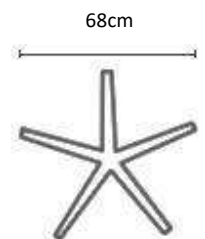

ALULA SPECIFICATIONS

Alula Executive

Alula Task

Chair Weight: 15-16kg

LEILA

Shaping Your Horizons

Sleek, modern and incredibly versatile, the LEILA range offers simple sophistication for the way you work with a multitude of features. With 2D height adjustable armrests, an adjustable headrest, adjustable lumbar support and a mesh backrest, the Leila is built for comfort. By including a synchronous swivel & tilt mechanism with integrated seat depth adjustment as a standard feature, the LEILA chair is an all-rounder that offers versatility and superior ergonomic comfort.