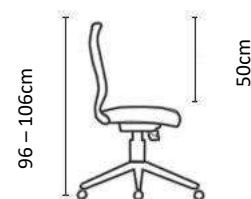

RIO SPECIFICATIONS

Rio Executive

74-82cm

Rio Task

57-61cm

Chair Weight: 16-17kg

49cm

68cm

Features:

- Black mesh backrest.
- ELARA Executive and ELARA Task chair option available.
- Swivel & Tilt Single Lock mechanism with tension adjustment.
- Adjustable mesh headrest for the ELARA Executive option.
- Upholstered seat with automotive grade high-density moulded foam.
- Gas height adjustment.
- Adjustable armrests with polyurethane pad.
- 680mm diameter black nylon 5 star base with 60mm castors for improved maneuverability.
- 120Kg Weight Rating
- 2-Star Ergonomic Rating
- 5 Year Warranty

ELARA SPECIFICATIONS

Elara Executive

Elara Task

Chair Weight: 13-14kg

ECLIPSE

Be Very Excited!

The ECLIPSE range is designed to excite! Manufactured locally using advanced eco-friendly technology, the Eclipse mesh back chair offers exceptional ergonomic comfort at an affordable price. Featuring a polyester mesh backrest, a height adjustable lumbar support and a synchro mechanism, the Eclipse demonstrates Karo's commitment to both modern office chair design and workplace ergonomics.