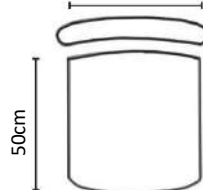

SANTO SPECIFICATIONS

Santo Executive

Santo Task

Santo Visitors

Chair Weight: 17-18kg

52cm

70cm

FORM2