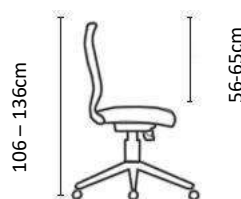

Features:

- Height adjustable backrest with a *Permanent Contact* that allows the backrest to either be in constant contact with the user, or locked in position.
- Free-Float Mechanism with an independently adjustable seat angle that can be locked in any desired position.
- Upholstered seat and back with automotive grade high-density moulded foam.
- Choice of armrests, including GALAXY and 4D STAR adjustable arms, or TRIAD fixed height armrests.
- 680mm diameter black nylon 5 star base with 60mm castors for improved maneuverability.
- Karo's unique rigid NUGEN footring with durable chrome outer-ring and nylon support structure.
- Various seat heights, viz. 440-570mm (no footring), 580-680mm (with Nugen footring), 650-750mm (with Nugen footring), 680-810mm (with Nugen footring), 750-880mm (with Nugen footring).
- 120Kg Weight Rating
- 4-Star Ergonomic Rating
- 5 Year Warranty

FORM2 SPECIFICATIONS

FORM2