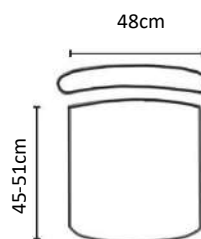

MIRA SPECIFICATIONS

Mira Executive

Mira Task

Chair Weight: 20-21kg

FIREFLY

Tough Enough for 10 Years

The FIREFLY range is designed for a tough 24/7 control-room environment. Whether it is monitoring CCTV, emergency response lines, air traffic or any other 24/7 control-room, the chairs required for these applications need to be exceptionally well designed and extremely durable. The Firefly heavy duty chair is designed and built for precisely this application. With a fully adjustable headrest and lumbar support, 3D armrests and a synchronous swivel & tilt mechanism with integrated seat depth adjustment, this innovative chair can easily be setup to suit any 24/7 control-room operator. With its 5-Star ergonomic rating, the Firefly has every modern ergonomic feature necessary for comfortable sitting. By including a 10 year warranty, the Firefly becomes a control-room chair *par excellence*.