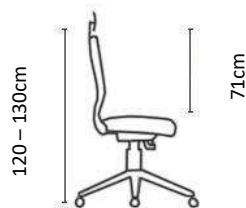

Be Very Excited!

The ECLIPSE range is designed to excite! Manufactured locally using advanced eco-friendly technology, the Eclipse mesh back chair offers exceptional ergonomic comfort at an affordable price. Featuring a polyester mesh backrest, a height adjustable lumbar support and a synchro mechanism, the Eclipse demonstrates Karo's commitment to both modern office chair design and workplace ergonomics.

Features:

- Enhanced comfort through its hi-tech polyester MESH backrest.
- Height adjustable lumbar support.
- ECLIPSE Executive, ECLIPSE Task and ECLIPSE Visitors chair options available.
- Synchronous mechanism with single locking position.
- Adjustable upholstered headrest for the ECLIPSE executive option.
- Upholstered seat with automotive grade high-density moulded foam.
- Gas height adjustment.
- Choice of armrests, including GALAXY and 4D STAR adjustable arms.
- 680mm diameter black nylon 5 star base with 60mm castors for improved maneuverability.
- 120Kg Weight Rating
- 3-Star Ergonomic Rating
- 5 Year Warranty

ECLIPSE SPECIFICATIONS

Eclipse Executive