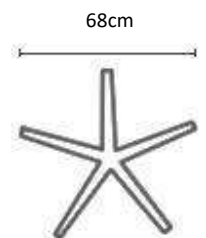

Chair Weight: 18-19kg