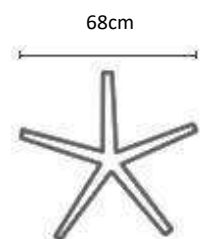

Chair Weight: 25kg