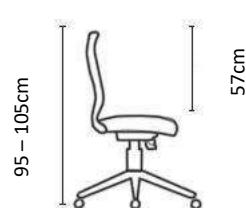

Features:

- Enhanced comfort through its hi-tech MESH backrest that 'moulds' itself to the shape of your back.
- STELLAR Mesh Executive, STELLAR Task and STELLAR Visitors chair options available.
- Synchronous mechanism with 5 locking positions.
- Upholstered seat with automotive grade high-density moulded foam.
- Gas height adjustment.
- Choice of armrests, including GALAXY and 4D STAR adjustable arms, or LYRA fixed height armrests.
- 680mm diameter black nylon 5 star base with 60mm castors for improved maneuverability.
- 120Kg Weight Rating
- 3-Star Ergonomic Rating
- 5 Year Warranty

STELLAR SPECIFICATIONS

Stellar Executive

Stellar Task

Stellar Visitors

Chair Weight: 15-16kg

50cm

68cm

STELLAR