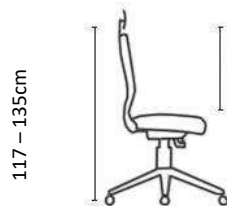

Wellbeing Enforcer

The Rio Mesh range offers a winning combination of good looks and sophisticated technology. Fashioned with a premium grade two tone, black & grey mesh backrest, an infinite lock synchronous mechanism and adjustable armrests, the Rio Mesh chair is both aesthetically pleasing and exceptionally versatile. The ergonomic design boasts a contoured backrest which provides enhanced lower back support, while the moulded foam seat guarantees greater comfort no matter how long you're sitting behind your desk or around the boardroom table.

Features:

- Height adjustable, 2 tone grey/black mesh backrest with fully adjustable lumbar support.
- Rio Executive and RIO Task chair option available
- Deluxe 2-Lever infinite lock synchronous mechanism.
- Adjustable mesh headrest for the Rio Executive option.
- Upholstered seat with automotive grade high-density moulded foam.
- Gas height adjustment.
- Adjustable armrests with polyurethane pad.
- 680mm diameter black nylon 5 star base with 60mm castors for improved maneuverability.
- 120Kg Weight Rating
- 5-Star Ergonomic Rating
- 5 Year Warranty

RIO SPECIFICATIONS

Rio Executive