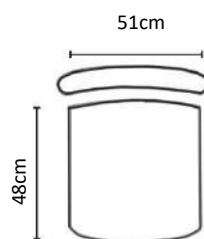

Chair Weight: 20-21kg