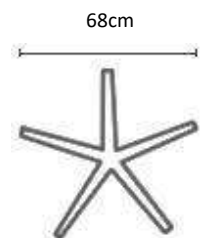

Chair Weight: 16-18kg