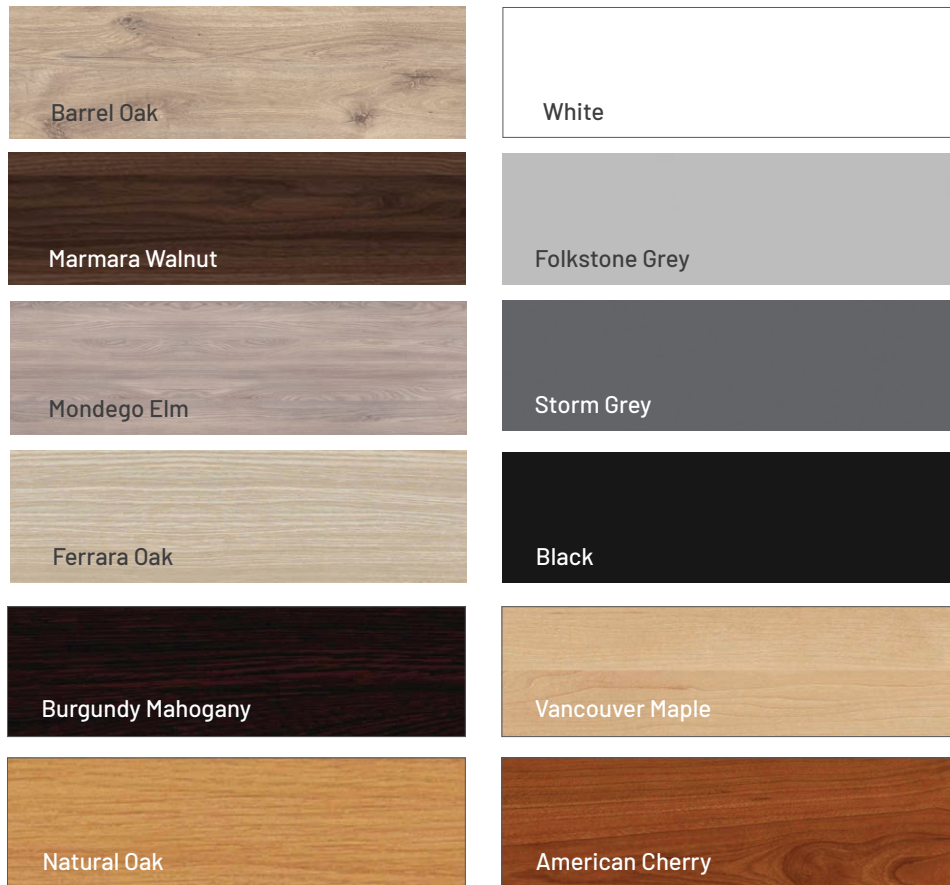

All are lockable & include a floating pen & pencil tray

1 Drawer 1 Filer Mobile pedestal 400 x 516 x 540
2 Drawer 1 D/F Mobile Pedestal 400 x 516 x 660
3 Drawer Mobile Pedestal 400 x 516 x 540

EVOLUTION STAND-UP TABLE

Powder Coated steel frame with caster wheels.

1800 x 900 x 1082 1500 x 900 x 1082
1800 x 600 x 1082 1500 x 600 x 1082

MELAMINE COLOURS

Melamine Faced Board (MFB) is pressed in our own factory using Entrawood's unique colours.

DISCLAIMER: These colours may not be an accurate representation of the final product, please request a sample board before making a decision.

STANDARD LAMINATE (HPL) & X-TREME MATT COLOURS

X-treme Matt is FENIX NTM® - opaque with low light reflectivity, anti-fingerprint, soft touch and anti-bacterial.