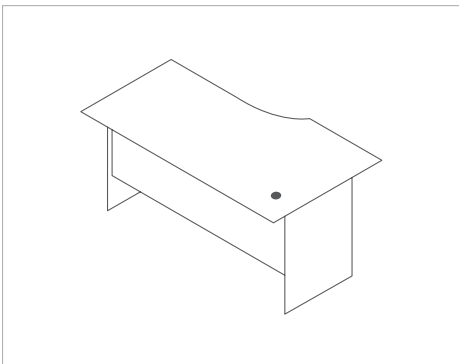

PLATINUM CLUSTER DESKS

22mm floating top, 16mm sides, with silver corner cap to protect leg corners

LHS 1600 x 900 x 722

RHS 1600 x 900 x 722

Extension Tops:

700 x 600 x 22

450 x 450 x 22