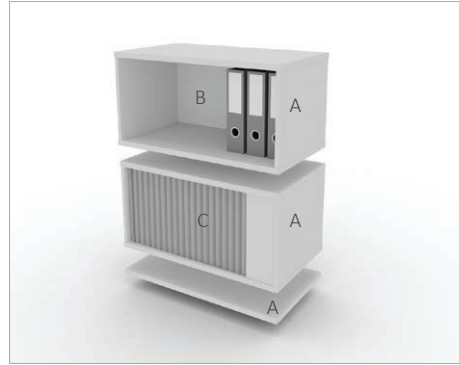

MULTI-STORAGE TOPS

Single Open Top Filer- 755 x 400 x 382
Double Open Top Filer- 1510 x 400 x 382
Single Silver Roller Door Top Filer- 755 x 400 x 360
Double Silver Roller Door Top Filer- 1510 x 400 x 360
Top only- 400 x 755 x 22 (cover)