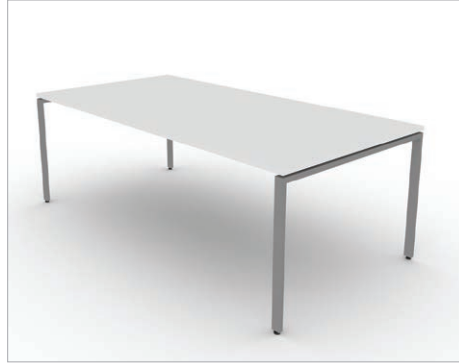

EVOLUTION BOARDROOM

One piece top, with powder coated steel frame and cross beams. Levelling feet.

900 x 900 x 722	1200 x 1200 x 722
1500 x 1510 x 722	1800 x 900 x 722
1800 x 1510 x 722	2400 x 1200 x 722
2700 x 1200 x 722	2700 x 1510 x 722