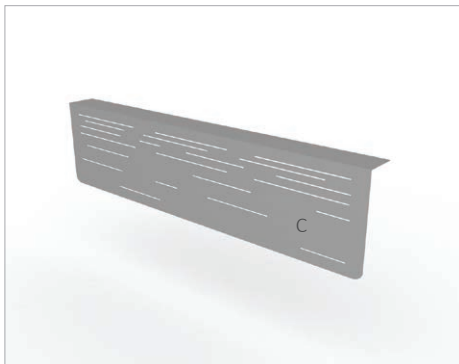

STEEL MODESTY PANEL

1600 x 350- for 2000 desk
1400 x 350- for 1800 desk
1200 x 350- for 1500 desk
900 x 350- for 1200 desk