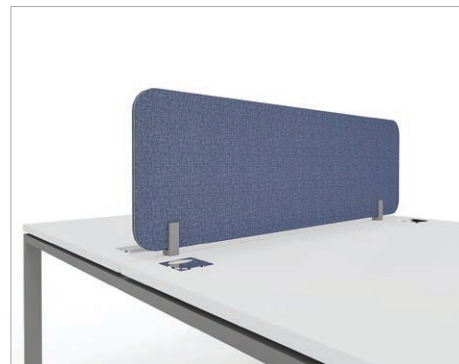

COCOON SCREEN BRACKET - DUAL DESK

The Dual Desk bracket fits onto all Evolution and Projekt Dual Desks.

Perspex screen with brackets can extend the height of the existing cocoon screens.