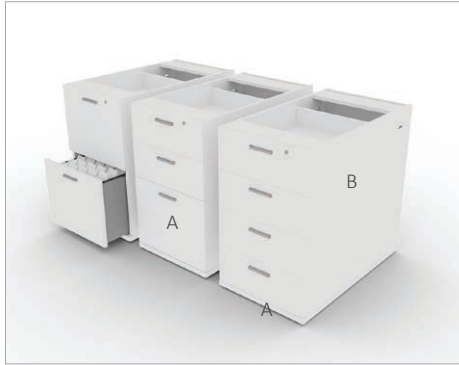

EVOLUTION DESK EXTENSION

Beams attach on main desk beam

750 x 600 x 722
900 x 600 x 722
1050 x 600 x 722

EVOLUTION DUAL DESK - CABLE PORTS

Including cable ports and cable tray, Powder coated steel frame with cross beams and levelling feet.

1800 x 350 x 16- for 2000 desk
1500 x 350 x 16- for 1800 desk
1200 x 350 x 16- for 1500 desk
900 x 350 x 16- for 1200 desk

CPU HOLDER - ADJUSTABLE

Steel CPU 2 Unit with adjustable height and width. Manual attachment to 22mm and 32mm desks. Has padding on top, bottom and sides.

Available in Entrakor powder coat colours

BOOKCASES

Open OR with doors, with 22mm adjustable shelves, a solid 22mm base with adj. ferrules.

2 Tier- 800 X 315 X 805
3 Tier- 800 X 315 X 1155
4 Tier- 800 X 315 X 1505
5 Tier- 800 X 315 X 1860