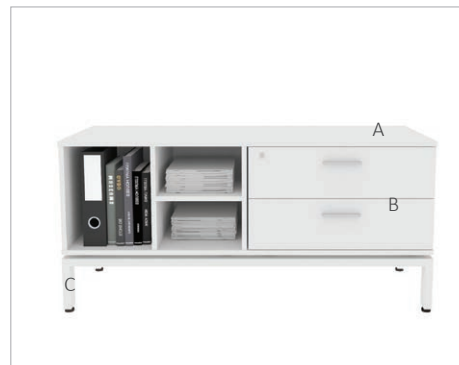

TITAN EXECUTIVE DESK

Non-handed
 Incl. Power management Outlets
 Includes Storage (3 drw unit, door & Open Filer Unit)
 Includes modesty panel
 1900 x 1800 x 732 (top is 1800 x 800 x 32)

TITAN EXEC DESK

EVOLUTION EXECUTIVE DESK

No cable ports or cable tray. Powder coated steel frame with cross beams and levelling feet.

2000 x 1200 x 722

HINGE DOOR PEDENZA

Central locking drawers, includes 1 shelf. Available in LHS (drawers on left of door) or RHS (drawers on right of door).

900 x 450 x 722

EVOLUTION EXECUTIVE DESK AND STORAGE

EVOLUTION MANAGER DESK

Including cable ports and cable tray, Powder coated steel frame with cross beams and levelling feet.

1800 x 900 x 722
2000 x 900 x 722