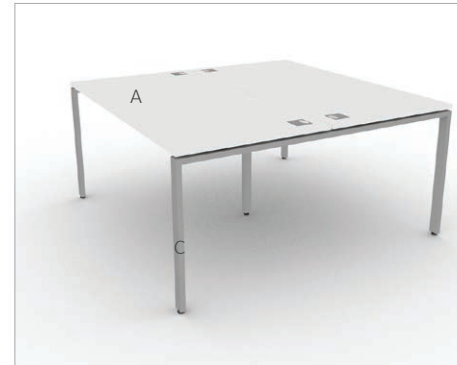

EVOLUTION SINGLE DESK

Including cable ports and cable tray, Powder coated steel frame with cross beams and levelling feet.

1000 x 750 x 722	1200 x 750 x 722
1500 x 750 x 722	1600 x 750 x 722
1800 x 750 x 722	2000 x 750 x 722

EVOLUTION DESK EXTENSION

Beams attach on main desk beam

750 x 600 x 722
900 x 600 x 722
1050 x 600 x 722

EVOLUTION DUAL DESK - CABLE PORTS

Including cable ports and cable tray, Powder coated steel frame with cross beams and levelling feet.