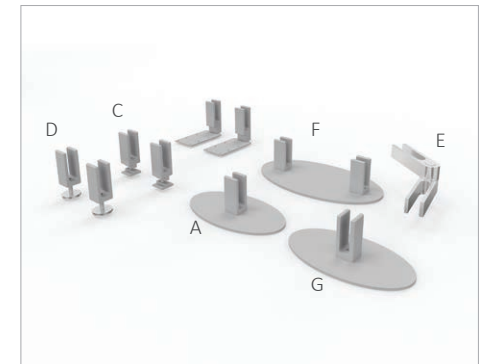

NB: Must only use with Slim-line Desk - Shared

- 2 Door Slim-line Shared pedestal- Lockable
- 2 Door Slim-line Shared pedestal with combination lockable

COCOON SCREEN BRACKET - DUAL DESK

The Dual Desk bracket fits onto all Evolution and Projekt Dual Desks.

Perspex screen with brackets can extend the height of the existing cocoon screens.

COCOON ACCESSORIES

Add functionality to your screen

- Double sided hook
- Single sided hook
- Magnetic saddle for memo's (double sided)