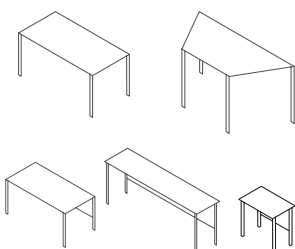

Rectangular Training Table
Ships knock down
Trapezoid Training Table
Ships knock down

1370 x 685 x 720
1200 x 600 740
1370 x 685 x 720
1200 x 600 740

611 601 001
611 601 002
611 602 001
611 602 002

Teachers Desk (No Drawers)
Training Desks
32mm steel Legs
16mm Melamine top & Modesty panel
Levelling Feet

1500 x 750 x 720
1800 x 450 x 720
750 x 500 x 720

611 604 003
611 604 001
611 604 002

The code represents the product, the colour must be specified separately.
See front of book for colour options.