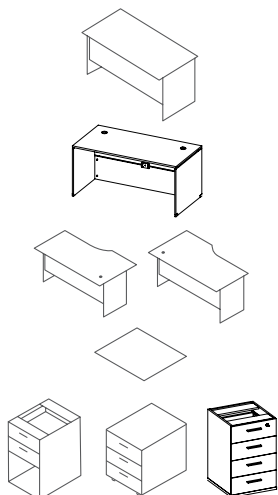

■ PLATINUM CLUSTER SET-UP

22mm Floating top with Cocoon Screens
16mm Sides

Rectangular Desks (floating top)
22mm floating top, 16mm sides

1800 x 750 x 722
1500 x 750 x 722
1200 x 750 x 722

721 211 001
721 211 002
721 211 003

Platinum Desk with split modesty
Split Front Modesty Panel

1500 x 750 x 722
1200 x 750 x 722

721 211 004
721 211 005

Cluster Desks
22mm top, 16mm sides

LHS 1600 x 900 x 722
RHS 1600 x 900 x 722

721 212 001
721 212 002

Extension Tops

900 x 600 x 22
700 x 600 x 22
450 x 450 x 22

721 216 004
721 216 005
721 216 007

2 Drawer Lever Arch MINI Pedestal
Econo 3 drawer mobile pedestal
4 Drawer Mini Desk Height Pedestal

400 x 420 x 700
400 x 420 x 540
400 x 420 x 700

711 103 007
711 101 005
711 103 006