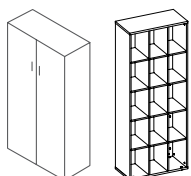

LHS  
RHS

721 201 001  
721 201 002

**2 Drawer Lever Arch DH Pedestal**  
No top  
Floating pen and pencil top drawer  
Top lock  
Solid 22mm base with levelling feet

400 x 516 x 700

711 103 004

**5 Tier Bookcase**  
22mm adjustable shelves  
Solid 22mm base with Levelling Feet  
Lockable doors