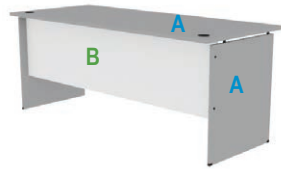

15. TWO-TONE OFFICE FURNITURE

COCOON SCREENS
Component Colours:
A - Panel Fabric
B - Trim fabric

PEDESTALS
Component Colours:
A - Top & Bottom
A - Drawers
B - Back & Sides

MELAMINE COLOURS:

WT - WHITE	FO - FERRARA OAK	VM - MAPLE	SG - STORM GREY
FG - FOLKSTONE GREY	ME - MONDEGO ELM	NO - NATURAL OAK	BM - BURGUNDY MAHOGANY
BL - BLACK	BO - BARREL OAK	MW - MARMARA WALNUT	AC - AMERICAN CHERRY

STEEL COLOURS:

WT - WHITE	LG - LIGHT GREY	AG - ALUMINUM GREY	MB - MATTE BLACK	UB - URBAN BLUE