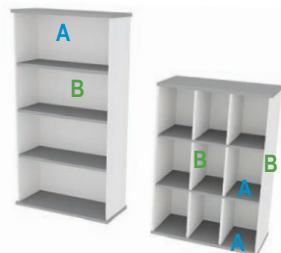

PLATINUM DESKS
Component Colours:
A - Top
A - Legs
B - Modesty

BOOKCASES OPEN
Component Colours:
A - Top & Bottom
A - Shelves
B - Back & Sides