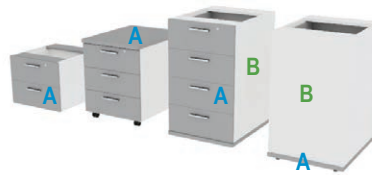

PEDESTALS
Component Colours:
A - Top & Bottom
A - Drawers
B - Back & Sides