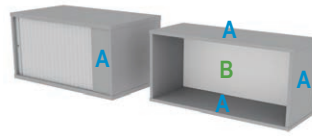

OPEN STORAGE BOXES
Component Colours:
A - Top & Base
A - Sides
B - Back