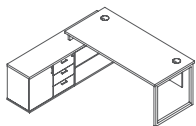

TITAN MANAGERS DESK

32mm top with cable management ports
Includes a pedestal, modesty panel and a steel frame leg.
Non-handed/universal

Inside View:

Titan Executive Desk
32mm top with cable management holes
Steel frame square leg
Includes side storage - 3 drawers, 1 door, 2 shelves
Non-handed

1900 x 1800 x 732

721 201 004