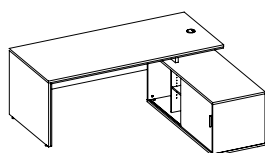

### JUNO EXECUTIVE DESK

38mm dual layer top with cable management port  
Includes a waterfall leg, side storage and modesty panel  
Available in with left or right hand side storage

Inside View:

### OPERA DESK

32mm top with a steel leg  
Includes a lockable pedestal with a pen & pencil tray, and that fits hanging files.  
Non-handed/universal

Inside View: