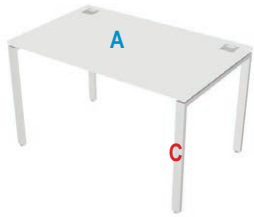

15. TWO-TONE OFFICE FURNITURE

EVOLUTION DESKS
Component Colours:
A - Top
C - Powder coated Steel Legs

COCOON SCREENS
Component Colours:
A - Panel Fabric
B - Trim fabric