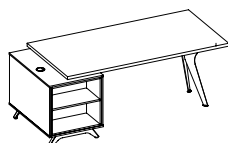

Opera Executive Desk

Universal/non-sided
Includes Pedestal with levelling feet
Lockable drawers
Pen and pencil tray in top drawer
Fits foolscap hanging files in 2nd drawer

2000 x 900 x 740

721 201 016