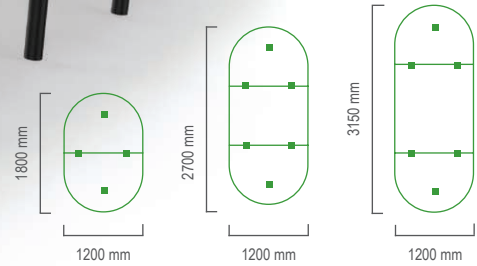

07. MEETING & BOARDROOM

32MM MODULAR BOARDROOM TABLE

Combine various parts to create a shorter or longer boardroom table.