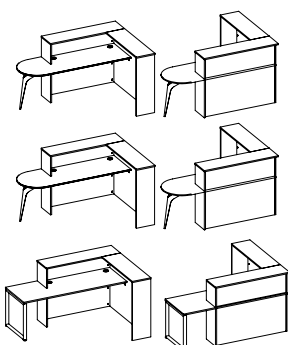

Inside View:

RECEPTION PLUS

Shell (birch ply with **std. HPL** finish)
work top and steel leg

2000X1200X1100 RHS
2400X1200X1100 RHS
2000X1200X1100 LHS
2400X1200X1100 LHS

724 335 011
724 335 012
724 335 013
724 335 014

Shell (birch ply with **Xtreme Matte** finish)
work top and steel leg

2000X1200X1100 RHS
2400X1200X1100 RHS
2000X1200X1100 LHS
2400X1200X1100 LHS

724 335 021
724 335 022
724 335 023
724 335 024

Melamine with Square frame steel leg

2000X1200X1100 RHS
2400X1200X1100 RHS
2000X1200X1100 LHS
2400X1200X1100 LHS

724 335 001
724 335 002
724 335 003
724 335 004

The code represents the product, the colour must be specified separately.
See front of book for colour options.