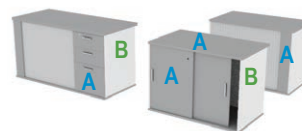

PEDENZAS & CREDENZAS
Component Colours:
A - Top & Bottom
A - Shelves
A - Doors/drawers/side cleat
B - Back & Sides