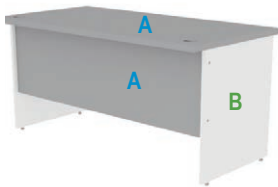

DISCOVERY DESKS
Component Colours:
A - Top
A - Modesty
B - Legs